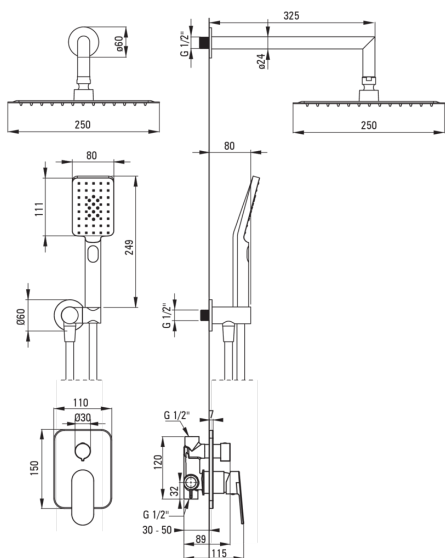

ALPINIA

Concealed shower set

Product code: NAC_Z9LP

EAN: 5907650880943

Color: gold

Warranty [years]: 7

Mixer

Mixer type	single-handle, mixer
Installation method	concealed
Acoustic group [db]	II (20 < x ≤ 30)

Spout

Range of shower/ bath spout [mm]	388
----------------------------------	-----

Shower overhead

Material	stainless steel
Width [mm]	250
Length [mm]	250
Anti-calc	Yes
Number of functions	1
Stream type	rain

Hand shower

Number of functions	3
Anti-calc	Yes
Stream type	rain, mist, mixed

Hose

Length [mm]	1500
Braid type	not applicable
Braid material	PVC
Anti-twist	1

Angled hose connector

Finish	gold
Connection type	for the hose with hand shower holder
Shape	round
Material	brass
Connection thread	Yes
Concealed mounting	Yes

Features:

- Light and subtle design
- Anti-twist system, preventing the hose from twisting
- Durable hose ends made of brass
- Anti-calc system facilitating the removal of limescale deposits
- Flush-mounted installation ensures the aesthetics of the bathroom
- The mixer body is made of the highest quality brass
- The offer includes a cleaning agent for fixtures in all colors