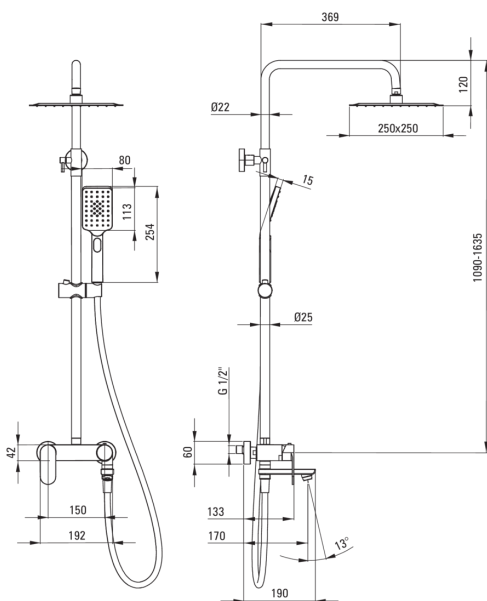

ALPINIA

Shower column, with bathtub mixer

Product code: NAC_Z1AM

EAN: 5907650831457

Color: gold

Warranty [years]: 5

Shower column

Finish	gold
Mixer	Yes
Rain head height adjustment	Yes

Rail

Material	steel 304
Additional features	adjustable shower head angle

Shower overhead

Width [mm]	250
Length [mm]	250

Hand shower

Number of functions	3
Anti-calc	Yes
Stream type	rain, mist, mixed

Hose

Length [mm]	1500
Braid type	not applicable
Braid material	PVC
Anti-twist	1

Spout

Spout type	foldable
Range of shower/ bath spout [mm]	170
Aerator	Yes

Function switch

Switch type	ceramic mechanical
-------------	--------------------

Mixer

Mixer type	mixer, single-handle
------------	----------------------

Features:

- Steel bar
- Light and subtle design
- Only the best materials, the quality of which has been confirmed by laboratory tests
- Anti-calc system facilitating the removal of limescale deposits
- The movable aerator allows you to direct the water stream
- Foldable spout increase comfort and safety of use
- The mixer body is made of the highest quality brass
- Adjustable shower hand angle
- Adjustable rain shower height
- Dedicated cleaning agent, safe for cleaned surfaces