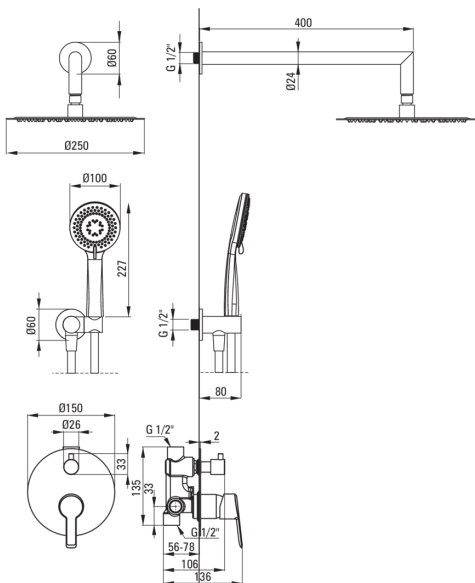

ARNIKA

Concealed shower set

Product code: NAC_R9QP
EAN: 5907650845546
Color: brushed gold
Warranty [years]: 7

Mixer

Mixer type	single-handle, mixer
Installation method	concealed
Acoustic group [db]	I (x ≤ 20)

Spout

Range of shower/ bath spout [mm]	388

Shower overhead

Shape	round
Material	steel 304
Thickness	8.2
Diameter [mm]	250
Anti-calc	Yes
Number of functions	1
Stream type	rain

Hand shower

Number of functions	3
Anti-calc	Yes
Stream type	rain, mixed, hydromassage

Hose

Length [mm]	1500
Braid type	not applicable
Braid material	PVC
Anti-twist	1

Angled hose connector

Finish	brushed gold
Connection type	for the hose with hand shower holder
Shape	round
Material	brass
Connection thread	Yes
Concealed mounting	Yes

Features:

- Design full of beauty and harmony
- The variety of colours gives many arrangement possibilities
- Innovative and easy to maintain brushed gold coating
- The mixer body is made of the highest quality brass
- Flush-mounted installation ensures the aesthetics of the bathroom
- Mechanical ceramic function switch
- Only the best materials, the quality of which has been confirmed by laboratory tests
- Adjustable shower hand angle
- 3-function hand shower
- Ultra thin steel head
- Anti-calc system facilitating the removal of limescale deposits
- Anti-twist system, preventing the hose from twisting
- Durable hose ends made of brass
- The offer includes a cleaning agent for fixtures in all colors