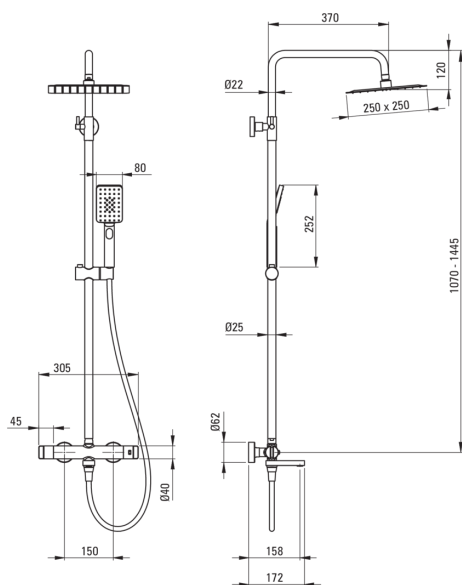

Shower column, with bathtub mixer

Product code: NAC_R1HT

EAN: 5907650835196

Color: brushed gold

Warranty [years]: 5

Shower column

Finish	steel
Mixer	Yes
Rain head height adjustment	Yes
Bar height adjustment from [mm]	1070
Bar height adjustment up to [mm]	1445

Rail

Material	steel 304
----------	-----------

Spout

Spout type	foldable
Aerator	Yes

Function switch

Switch type	ceramic mechanical
-------------	--------------------

Mixer

Mixer type	two-handle, thermostatic
Check valves	Yes