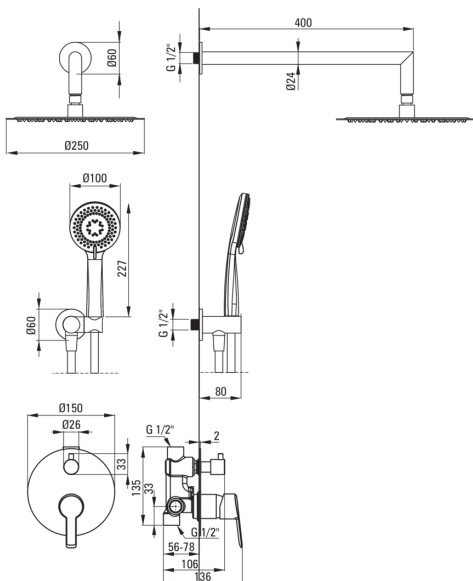

ARNIKA

Concealed shower set

Product code: NAC_N9QP
EAN: 5908212081273
Color: nero
Warranty [years]: 7

Mixer

Mixer type	single-handle, mixer
Installation method	concealed
Acoustic group [db]	I (x ≤ 20)

Spout

Spout type	still
Range of shower/ bath spout [mm]	325

Shower overhead

Shape	round
Material	steel 304
Thickness	55
Diameter [mm]	300
Anti-calc	Yes
Number of functions	1
Stream type	rain
Quick response time for turning the water on and off	Yes

Hand shower

Number of functions	3
Anti-calc	Yes
Stream type	rain, mixed, hydromassage

Hose

Length [mm]	1500
Braid type	not applicable
Braid material	PVC
Anti-twist	1

Angled hose connector

Finish	nero
Connection type	for the hose with hand shower holder
Shape	round
Material	brass
Connection thread	Yes
Concealed mounting	Yes