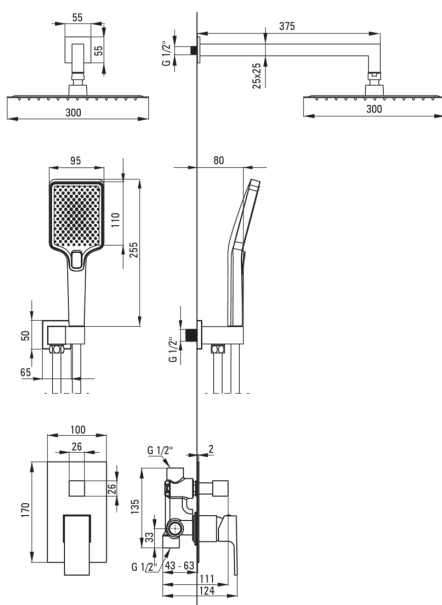

ANEMON BIS

Concealed shower set

Product code: NAC_N9MP

EAN: 5908212085615

Color: nero

Warranty [years]: 7

Mixer

Mixer type	single-handle, mixer
Installation method	concealed
Acoustic group [db]	I (x ≤ 20)

Spout

Spout type	still
Range of shower/ bath spout [mm]	375

Shower overhead

Shape	square
Material	steel 304
Width [mm]	300
Length [mm]	300
Thickness	55
Anti-calc	Yes
Number of functions	1
Stream type	rain
Quick response time for turning the water on and off	Yes

Hand shower

Number of functions	3
Anti-calc	Yes
Stream type	rain, mist, mixed

Hose

Length [mm]	1500
Braid type	not applicable
Braid material	PVC
Anti-twist	1

Angled hose connector

Finish	nero
Connection type	for the hose with hand shower holder
Shape	rectangular
Material	brass
Connection thread	Yes
Concealed mounting	Yes