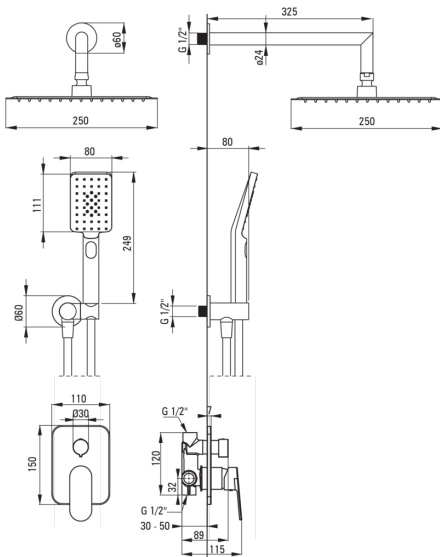

### Mixer

Mixer type	single-handle, mixer
Installation method	concealed
Acoustic group [db]	II (20 < x ≤ 30)

### Spout

Spout type	still
Range of shower/ bath spout [mm]	325

### Hose

Length [mm]	1500
Braid type	not applicable
Braid material	PVC
Anti-twist	1

### Angled hose connector

Finish	nero
Connection type	for the hose with hand shower holder
Shape	round
Material	brass
Connection thread	Yes
Concealed mounting	Yes