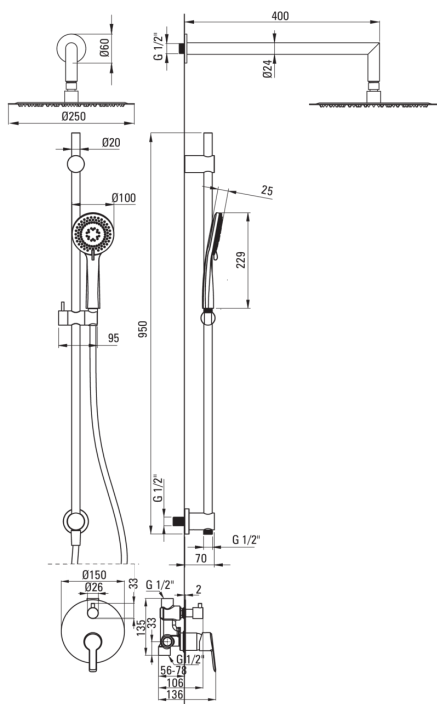

ARNIKA

Concealed shower set, with sliding bar

Product code: NAC_N6QP

EAN: 5907650858201

Color: nero

Warranty [years]: 7

Shower column

Finish: nero

Rail

Material: brass, stainless steel

Shower overhead

Shape: round

Material: steel 304

Thickness: 55

Diameter [mm]: 300

Anti-calc: Yes

Number of functions: 1

Stream type: rain

Quick response time for turning the water on and off: Yes

Hand shower

Number of functions: 3

Anti-calc: Yes

Stream type: rain, mixed, hydromassage

Hose

Length [mm]: 1500

Braid type: not applicable

Braid material: PVC

Anti-twist: 2

Spout

Spout type: still

Range of shower/ bath spout [mm]: 325

Function switch