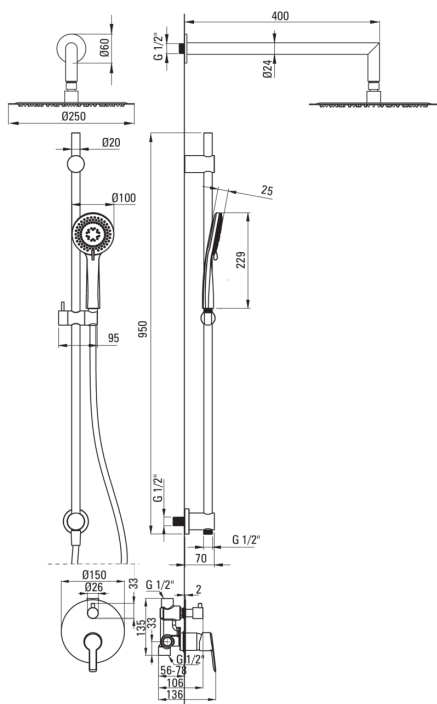

## Concealed shower set, with sliding bar

Product code: NAC\_N6QP

EAN: 5907650858201

Color: nero

Warranty [years]: 7

### Shower overhead

Shape: round

Material: steel 304

Thickness: 55

Diameter [mm]: 300

Anti-calc: Yes

Number of functions: 1

Stream type: rain

### Hose

Length [mm]: 1500

Braid type: not applicable

Braid material: PVC

Anti-twist: 2

### Spout

Spout type: still

Range of shower/ bath spout [mm]: 325