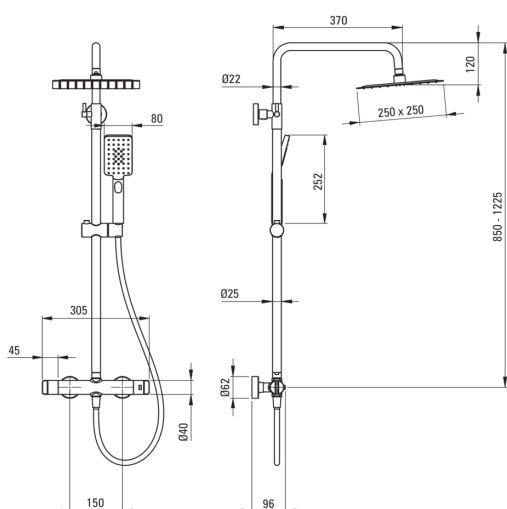

Shower column, with shower mixer

Product code: NAC_N4HT

EAN: 5907650815075

Color: nero

Warranty [years]: 5

Shower column

Finish	nero
Mixer	Yes
Rain head height adjustment	Yes
Bar height adjustment from [mm]	850
Bar height adjustment up to [mm]	1225

Rail

Material	steel 304
----------	-----------

Shower overhead

Shape	square
Material	stainless steel
Width [mm]	250
Length [mm]	250
Thickness	4.5
Anti-calc	Yes
Number of functions	1
Stream type	rain

Hand shower

Number of functions	3
Anti-calc	Yes
Stream type	rain, mist, mixed

Hose

Length [mm]	1500
Braid type	not applicable
Braid material	PVC
Anti-twist	1

Function switch

Switch type	ceramic mechanical
-------------	--------------------

Mixer

Mixer type	thermostatic, two-handle
Check valves	Yes

Features:

- Combination of functionality and aesthetics
- Ergonomic knobs
- Reinforced check valves compensate for pressure surges
- 38°C temperature lock
- Top grade brass
- Innovative, durable and easy to clean Nero coating
- Ultra thin steel head
- Anti-calc system facilitating the removal of limescale deposits
- Anti-calc hand shower
- Shower hand angle adjustment
- Dedicated cleaning agent, safe for cleaned surfaces
- Only the best materials, the quality of which has been confirmed by laboratory tests
- The mixer body is made of the highest quality brass