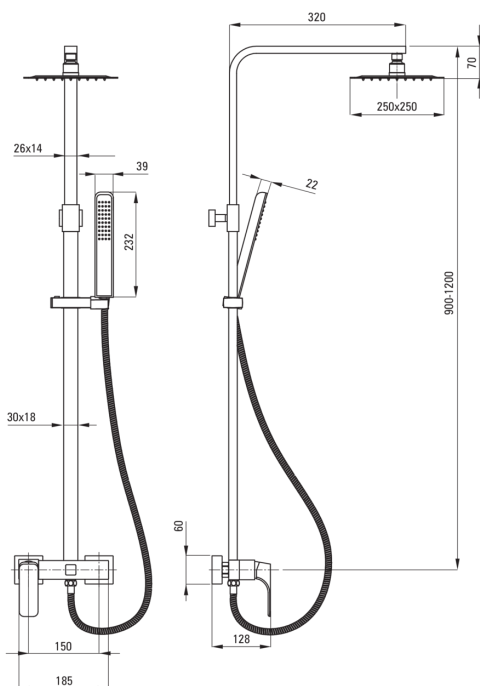

HIACYNT

Shower column, with shower mixer

Product code: NAC_N1QM

EAN: 5908212076422

Color: nero

Warranty [years]: 5

Shower column

Finish	nero
Mixer	Yes
Rain head height adjustment	Yes
Bar height adjustment from [mm]	1100
Bar height adjustment up to [mm]	1200

Rail

Material	brass
Additional features	adjustable shower head angle

Shower overhead

Shape	square
Material	stainless steel
Width [mm]	250
Length [mm]	250
Anti-calc	Yes
Number of functions	1
Stream type	rain

Hand shower

Number of functions	1
Anti-calc	Yes
Stream type	rain

Hose

Length [mm]	1500
Braid type	not applicable
Braid material	PVC
Anti-twist	1

Function switch

Switch type	ceramic mechanical
-------------	--------------------

Mixer

Mixer type	mixer, single-handle
------------	----------------------

Features:

- Only the best materials, the quality of which has been confirmed by laboratory tests
- Innovative, durable and easy to clean Nero coating
- The hand shower with Anti-calc system facilitates the removal of limescale
- Ultra thin steel head
- Bar made of durable brass
- Anti-calc system facilitating the removal of limescale deposits
- The set includes an orifice reducing the flow of water
- Dedicated cleaning agent, safe for cleaned surfaces
- Adjustable rain shower height
- Modern design with a hint of timelessness
- The mixer body is made of the highest quality brass