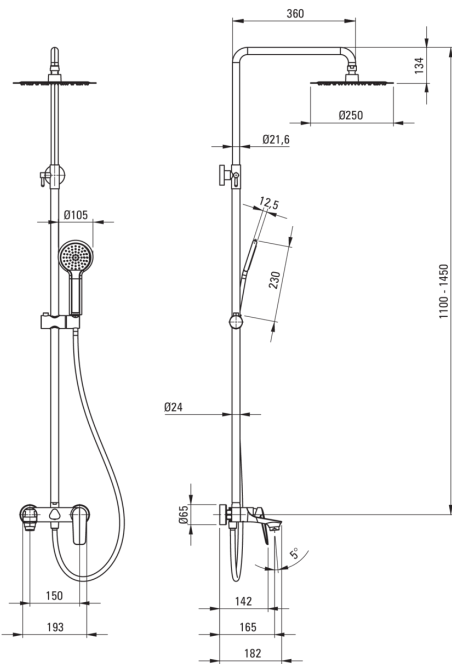

CORIANDER

Shower column, with bathtub mixer

Product code: NAC_N1JM
 EAN: 5907650811480
 Color: nero
 Warranty [years]: 5

Shower column

Finish	nero
Mixer	Yes
Rain head height adjustment	Yes
Bar height adjustment from [mm]	1100
Bar height adjustment up to [mm]	1450

Shower overhead

Shape	round
Material	stainless steel
Diameter [mm]	250
Anti-calc	Yes
Number of functions	1
Stream type	rain

Hand shower

Number of functions	1
Anti-calc	Yes
Stream type	rain

Hose

Length [mm]	1500
Braid material	PVC
Anti-twist	2

Spout

Spout type	still
------------	-------

Function switch

Switch type	ceramic mechanical
-------------	--------------------

Mixer

Mixer type	single-handle, mixer
------------	----------------------

Features:

- The hand shower with Anti-calc system facilitates the removal of limescale
- Mechanical ceramic function switch
- Anti-twist system, preventing the hose from twisting
- Only the best materials, the quality of which has been confirmed by laboratory tests
- Anti-calc system facilitating the removal of limescale deposits
- Ultra thin steel head
- Dedicated cleaning agent, safe for cleaned surfaces
- Adjustable rain shower height
- Innovative, durable and easy to clean Nero coating
- The mixer body is made of the highest quality brass