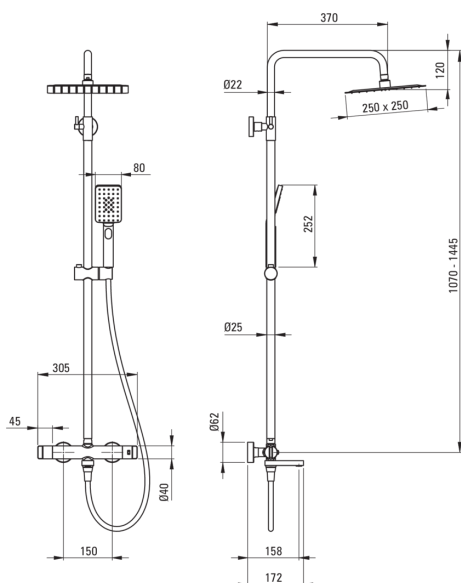

Shower column, with bathtub mixer

Product code: NAC_N1HT

EAN: 5907650815037

Color: nero

Warranty [years]: 5

Shower column

Finish	nero
Mixer	Yes
Rain head height adjustment	Yes
Bar height adjustment from [mm]	1070
Bar height adjustment up to [mm]	1445

Rail

Material	steel 304
----------	-----------

Shower overhead

Shape	square
Material	stainless steel
Width [mm]	250
Length [mm]	250
Thickness	4.5
Anti-calc	Yes
Number of functions	1
Stream type	rain

Hand shower

Number of functions	3
Anti-calc	Yes
Stream type	rain, mist, mixed

Hose

Length [mm]	1500
Braid type	not applicable
Braid material	PVC
Anti-twist	1

Spout

Aerator	Yes
---------	-----

Function switch

Switch type	ceramic mechanical
-------------	--------------------

Mixer

Mixer type	two-handle, thermostatic
Check valves	Yes

Features:

- Combination of functionality and aesthetics
- Ergonomic knobs
- Reinforced check valves compensate for pressure surges
- A movable spout that is also a function switch
- Movable silicone aerator
- 38°C temperature lock
- Top grade brass
- Innovative, durable and easy to clean Nero coating
- Ultra thin steel head
- Anti-calc system facilitating the removal of limescale deposits
- Anti-calc hand shower
- Shower hand angle adjustment
- Dedicated cleaning agent, safe for cleaned surfaces
- Only the best materials, the quality of which has been confirmed