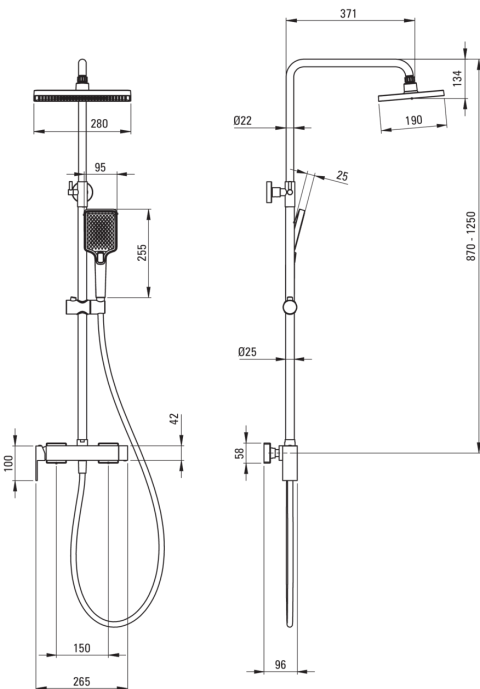

ANEMON

Shower column, with shower mixer

Product code: NAC_N1BZ

EAN: 5907650819615

Color: nero

Warranty [years]: 5

Shower column

Finish	nero
Mixer	Yes
Rain head height adjustment	Yes
Bar height adjustment from [mm]	870
Bar height adjustment up to [mm]	1250

Rail

Material	stainless steel
Additional features	adjustable shower head angle

Shower overhead

Shape	rectangular
Material	ABS
Width [mm]	190
Length [mm]	280
Anti-calc	Yes
Number of functions	1
Stream type	rain

Hand shower

Number of functions	4
Anti-calc	Yes
Stream type	rain, hydromassage, 2 x mixed

Hose

Length [mm]	1500
Braid type	not applicable
Braid material	PVC
Anti-twist	1

Function switch

Switch type	ceramic mechanical
-------------	--------------------

Mixer

Mixer type	single-handle, mixer
------------	----------------------

Features:

- Innovative, durable and easy to clean Nero coating
- Anti-calc hand shower
- Anti-twist system, preventing the hose from twisting
- Durable hose ends made of brass
- Adjustable shower hand angle
- Mechanical ceramic function switch
- Dedicated cleaning agent, safe for cleaned surfaces
- Only the best materials, the quality of which has been confirmed by laboratory tests
- The mixer body is made of the highest quality brass