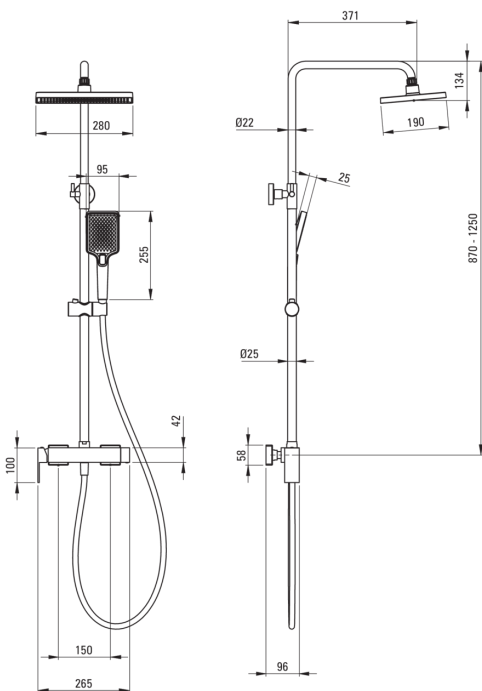

### Shower column

Finish	nero
Mixer	Yes
Rain head height adjustment	Yes

### Rail

Material	stainless steel
Additional features	adjustable shower head angle

### Shower overhead

Shape	rectangular
Material	ABS
Width [mm]	190
Length [mm]	280
Anti-calc	Yes
Number of functions	1
Stream type	rain

### Hose

Length [mm]	1500
Braid type	not applicable
Braid material	PVC
Anti-twist	1