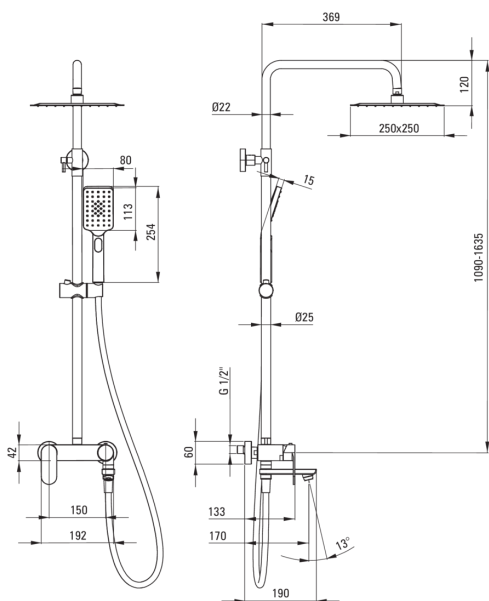

ALPINIA

Shower column, with bathtub mixer

Product code: NAC_N1AM

EAN: 5907650831440

Color: nero

Warranty [years]: 5

Shower column

Finish	nero
Mixer	Yes
Rain head height adjustment	Yes

Rail

Material	steel 304
Additional features	adjustable shower head angle

Shower overhead

Width [mm]	250
Length [mm]	250

Hand shower

Number of functions	3
Anti-calc	Yes
Stream type	rain, mist, mixed

Hose

Length [mm]	1500
Braid type	not applicable
Braid material	PVC
Anti-twist	1

Spout

Spout type	foldable
Range of shower/ bath spout [mm]	170
Aerator	Yes

Function switch

Switch type	ceramic mechanical
-------------	--------------------

Mixer

Mixer type	mixer, single-handle
------------	----------------------

Features:

- Steel bar
- Light and subtle design
- Only the best materials, the quality of which has been confirmed by laboratory tests
- Innovative, durable and easy to clean Nero coating
- Adjustable rain shower height
- The movable aerator allows you to direct the water stream
- Foldable spout increase comfort and safety of use
- The mixer body is made of the highest quality brass
- Adjustable shower hand angle
- Dedicated cleaning agent, safe for cleaned surfaces
- Anti-calc system facilitating the removal of limescale deposits