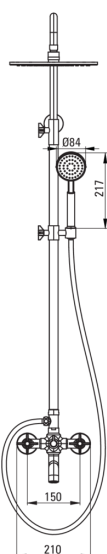

## Shower column, with bathtub mixer

Product code: NAC\_M1QT

EAN: 5908212084304

Color: brass

Warranty [years]: 5

### Shower column

Finish	brass
Mixer	Yes
Rain head height adjustment	Yes
Bar height adjustment from [mm]	900
Bar height adjustment up to [mm]	1550

### Rail

Material	steel 304
Additional features	adjustable shower head angle

### Shower overhead

Shape	round
Material	brass
Thickness	57
Diameter [mm]	250
Anti-calc	Yes
Number of functions	1
Stream type	rain