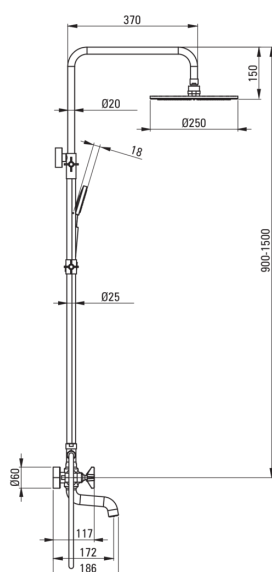

### Shower column

Finish	brass
Mixer	Yes
Rain head height adjustment	Yes
Bar height adjustment from [mm]	900
Bar height adjustment up to [mm]	1550

### Rail

Material	steel 304
Additional features	adjustable shower head angle

### Shower overhead

Shape	round
Material	brass
Thickness	57
Diameter [mm]	250
Anti-calc	Yes
Number of functions	1
Stream type	rain

### Hose

Length [mm]	1500
Braid type	double braided
Braid material	stainless steel
Anti-twist	2