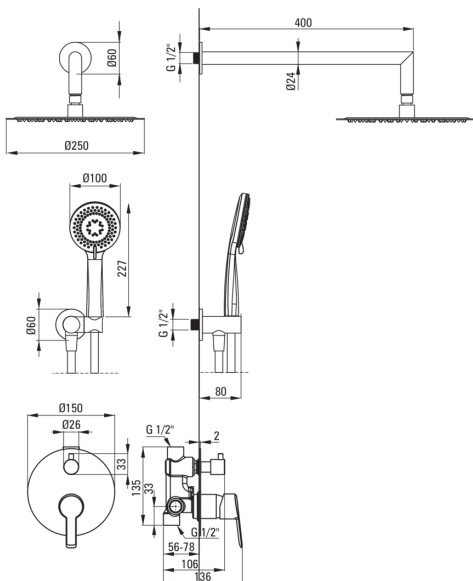

ARNIKA

Concealed shower set

Product code: NAC_D9QP
EAN: 5908212096604
Color: titanium
Warranty [years]: 7

Mixer

Mixer type	single-handle, mixer
Installation method	concealed
Acoustic group [db]	I ($x \leq 20$)

Spout

Spout type	still
Range of shower/ bath spout [mm]	388

Shower overhead

Shape	round
Material	steel 304
Thickness	4.5
Diameter [mm]	250
Anti-calc	Yes
Number of functions	1
Stream type	rain
Quick response time for turning the water on and off	Yes

Hand shower

Number of functions	3
Anti-calc	Yes
Stream type	rain, mixed, hydromassage

Hose

Length [mm]	1500
Braid type	not applicable
Braid material	PVC
Anti-twist	1

Angled hose connector

Finish	titanium
Connection type	for the hose with hand shower holder
Shape	round
Material	brass
Connection thread	Yes
Concealed mounting	Yes

Features:

- Design full of beauty and harmony
- The variety of colours gives many arrangement possibilities
- Only the best materials, the quality of which has been confirmed by laboratory tests
- Innovative, durable and easy to clean Titanium coating
- The mixer body is made of the highest quality brass
- Cool-out hand shower
- Anti-calc system facilitating the removal of limescale deposits
- Flush-mounted installation ensures the aesthetics of the bathroom
- Dedicated cleaning agent, safe for cleaned surfaces