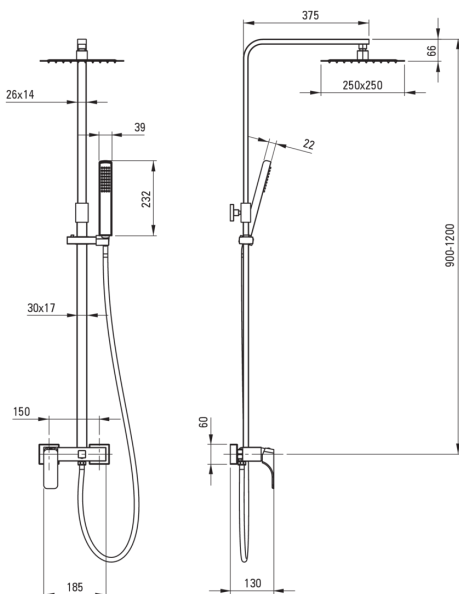

HIACYNT

Shower column, with shower mixer

Product code: NAC_A1QM

EAN: 5908212088401

Color: bianco

Warranty [years]: 5

Shower column

Finish	bianco
Mixer	Yes
Rain head height adjustment	Yes
Bar height adjustment from [mm]	900
Bar height adjustment up to [mm]	1200

Rail

Material	brass
Additional features	adjustable shower head angle

Shower overhead

Shape	square
Material	steel 304
Width [mm]	250
Length [mm]	250
Anti-calc	Yes
Number of functions	1
Stream type	rain
Quick response time for turning the water on and off	Yes

Hand shower

Number of functions	1
Anti-calc	Yes
Stream type	rain

Hose

Length [mm]	1500
Braid type	not applicable
Braid material	PVC
Anti-twist	1

Function switch

Switch type	ceramic mechanical
-------------	--------------------

Mixer

Mixer type	mixer, single-handle
------------	----------------------

Features:

- Only the best materials, the quality of which has been confirmed by laboratory tests
- Innovative and durable Bianco coating
- Bar made of durable brass
- Dedicated cleaning agent, safe for cleaned surfaces
- Adjustable rain shower height
- Anti-calc system facilitating the removal of limescale deposits
- Modern design with a hint of timelessness
- The mixer body is made of the highest quality brass