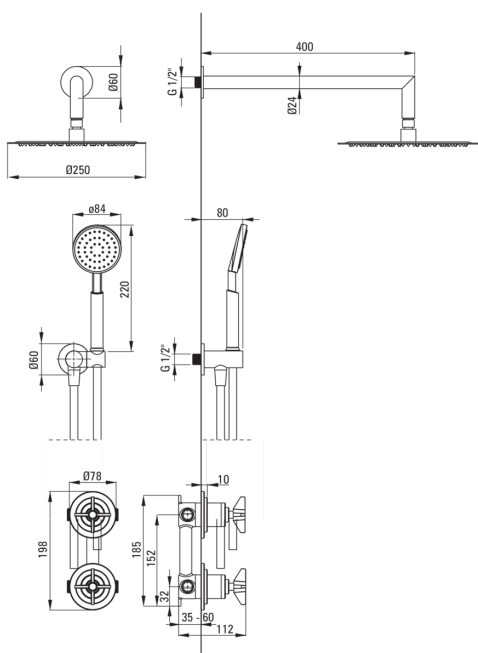

TEMISTO

Concealed shower set

Product code: NAC_09QT

EAN: 5907650817710

Color: chrome

Warranty [years]: 7

Mixer

Mixer type	mixer, two-handle
Installation method	concealed
Acoustic group [db]	I (x ≤ 20)

Spout

Spout type	still
Range of shower/ bath spout [mm]	400

Shower overhead

Shape	round
Material	brass
Diameter [mm]	250
Anti-calc	Yes
Number of functions	1

Hand shower

Number of functions	1
Anti-calc	Yes
Stream type	rain

Hose

Length [mm]	1500
Braid type	double braided
Braid material	stainless steel
Anti-twist	2

Angled hose connector

Finish	chrome
Connection type	for the hose with hand shower holder
Shape	round
Material	brass
Connection thread	Yes
Concealed mounting	Yes