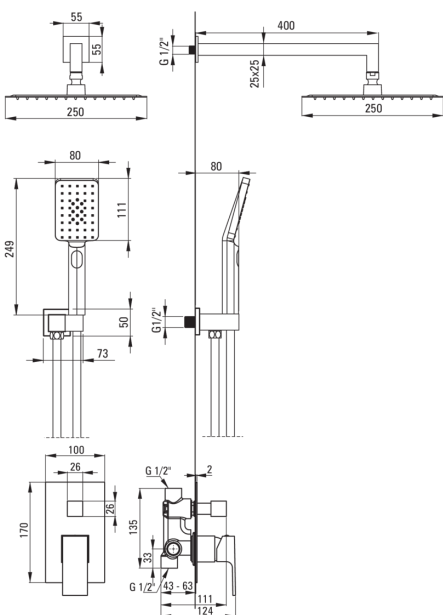

## Concealed shower set

**Product code:** NAC\_09MP

**EAN:** 5908212085608

**Color:** chrome

**Warranty [years]:** 7

### Spout

Spout type	still
Range of shower/ bath spout [mm]	387.5

### Shower overhead

Shape	square
Material	steel 304
Width [mm]	250
Length [mm]	250
Thickness	55
Anti-calc	Yes
Number of functions	1
Stream type	rain
Quick response time for turning the water on and off	Yes

### Hose

Length [mm]	1500
Braid type	not applicable
Braid material	PVC
Anti-twist	1