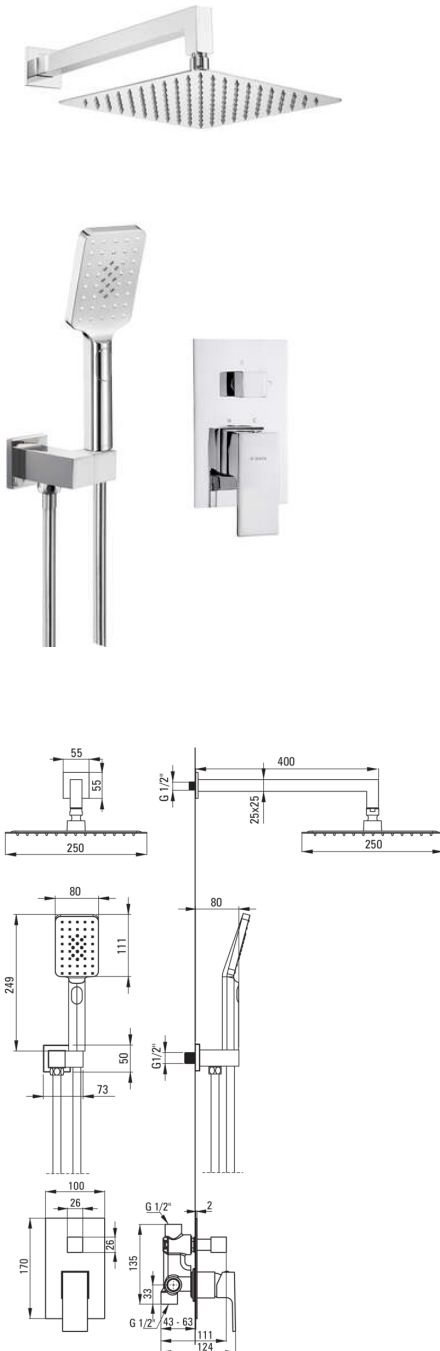

# ANEMON BIS

## Concealed shower set

**Product code:** NAC\_09MP

**EAN:** 5908212085608

**Color:** chrome

**Warranty [years]:** 7

### Spouts

Spout type	still
Range of shower/ bath spout [mm]	387.5

### Shower head

Shape	square
Material	steel 304, brass
Width [mm]	250
Length [mm]	250
Thickness	55
Anti-calc	Yes
Number of functions	1
Stream type	rain
Quick response time for turning the water on and off	Yes