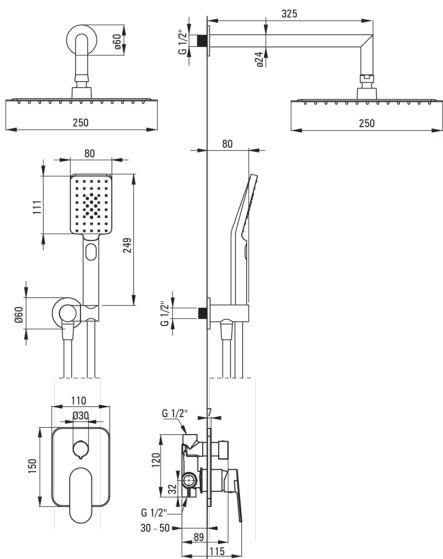

ALPINIA

Concealed shower set

Product code: NAC_09LP

EAN: 5908212060407

Color: chrome

Warranty [years]: 7

Mixer

Mixer type	single-handle, mixer
Installation method	concealed
Acoustic group [db]	II (20 < x ≤ 30)

Spout

Spout type	still
Range of shower/ bath spout [mm]	325

Shower overhead

Shape	square
Material	steel 304
Width [mm]	250
Length [mm]	250
Thickness	55
Anti-calc	Yes
Number of functions	1
Stream type	rain
Quick response time for turning the water on and off	Yes

Hand shower

Number of functions	3
Anti-calc	Yes
Stream type	rain, mist, mixed

Hose

Length [mm]	1500
Braid type	not applicable
Braid material	PVC
Anti-twist	1

Angled hose connector

Finish	chrome
Connection type	for the hose with hand shower holder
Shape	round
Material	brass
Connection thread	Yes
Concealed mounting	Yes

Features:

- Light and subtle design
- Only the best materials, the quality of which has been confirmed by laboratory tests
- Flush-mounted installation ensures the aesthetics of the bathroom
- The mixer body is made of the highest quality brass
- Anti-twist system, preventing the hose from twisting
- Durable hose ends made of brass
- Anti-calc hand shower
- Anti-calc system facilitating the removal of limescale deposits
- The offer includes a cleaning agent for fixtures in all colors