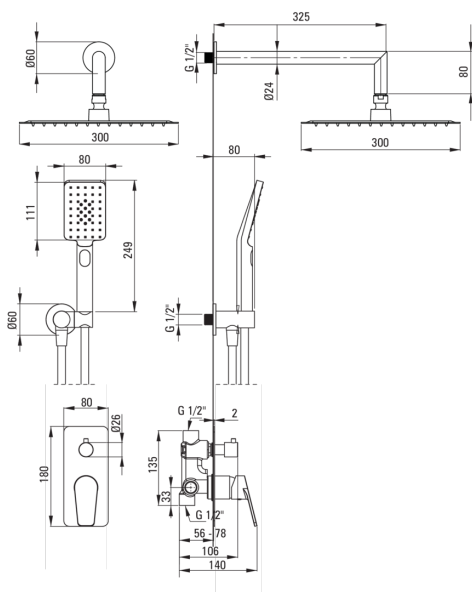

JASMIN

Concealed shower set

Product code: NAC_09JP

EAN: 5907650874072

Color: chrome

Warranty [years]: 7

Mixer

| | |
|---------------------|----------------------|
| Mixer type | single-handle, mixer |
| Installation method | concealed |
| Acoustic group [db] | I (x ≤ 20) |

Spout

| | |
|----------------------------------|-------|
| Spout type | still |
| Range of shower/ bath spout [mm] | 325 |

Shower overhead

| | |
|--|-----------|
| Shape | square |
| Material | steel 304 |
| Width [mm] | 300 |
| Length [mm] | 300 |
| Thickness | 55 |
| Anti-calc | Yes |
| Number of functions | 1 |
| Stream type | rain |
| Quick response time for turning the water on and off | Yes |

Hand shower

| | |
|---------------------|-------------------|
| Number of functions | 3 |
| Anti-calc | Yes |
| Stream type | rain, mist, mixed |

Hose

| | |
|----------------|----------------|
| Length [mm] | 1500 |
| Braid type | not applicable |
| Braid material | PVC |
| Anti-twist | 1 |

Angled hose connector

| | |
|--------------------|--------------------------------------|
| Finish | chrome |
| Connection type | for the hose with hand shower holder |
| Shape | round |
| Material | brass |
| Connection thread | Yes |
| Concealed mounting | Yes |