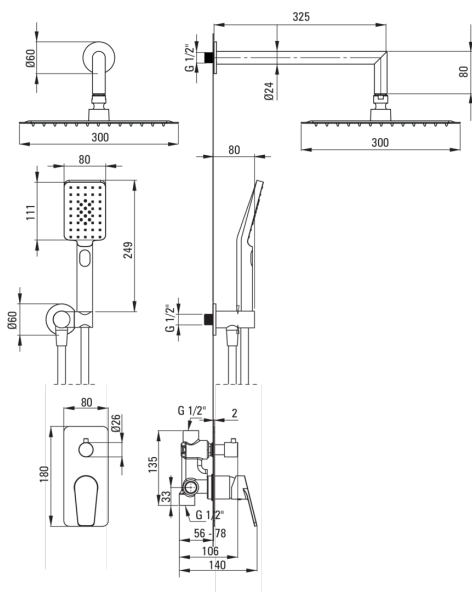

### Mixer

Mixer type	single-handle, mixer
Installation method	concealed
Acoustic group [db]	1 ( $x \leq 20$ )

### Spout

Spout type	still
Range of shower/ bath spout [mm]	325

### Shower overhead

Shape	square
Material	steel 304
Width [mm]	300
Length [mm]	300
Thickness	55
Anti-calc	Yes
Number of functions	1
Stream type	rain
Quick response time for turning the water on and off	Yes

### Hose

Length [mm]	1500
Braid type	not applicable
Braid material	PVC
Anti-twist	1