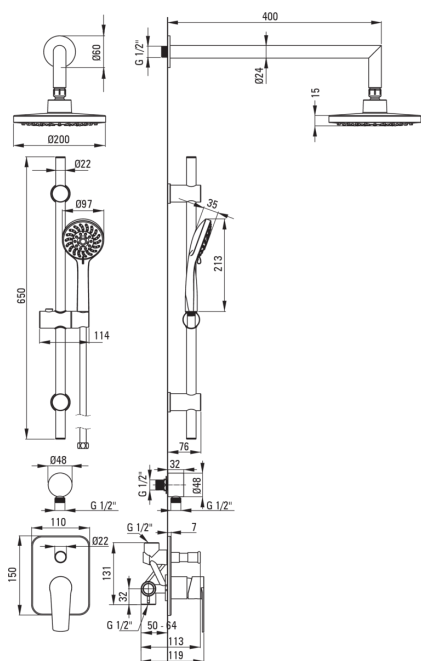

TUBO

Concealed shower set

Product code: NAC_09GA

EAN: 5907650858225

Color: chrome

Warranty [years]: 7

Mixer

Mixer type	single-handle, mixer
Installation method	concealed
Acoustic group [db]	II (20 < x ≤ 30)

Spout

Spout type	still
Range of shower/ bath spout [mm]	400

Shower overhead

Shape	round
Material	ABS
Thickness	80
Diameter [mm]	200
Anti-calc	Yes
Number of functions	2
Stream type	rain, hydromassage

Hand shower

Number of functions	5
Anti-calc	Yes
Stream type	rain, hydromassage, soft, 2 x mixed

Hose

Length [mm]	1500
Braid type	double braided, extensible
Braid material	stainless steel

Angled hose connector

Finish	chrome
Connection type	for hose
Shape	round
Material	brass
Connection thread	Yes
Concealed mounting	Yes

Rail

Adjustable spacing	Yes
--------------------	-----

Features:

- Steel bar
- Only the best materials, the quality of which has been confirmed by laboratory tests
- Anti-calc hand shower
- Adjustable spacing of the fasteners, for easy bar installation on existing holes
- Increased stretch hose
- Flush-mounted installation ensures the aesthetics of the bathroom
- Anti-calc system facilitating the removal of limescale deposits
- The offer includes a cleaning agent for fixtures in all colors