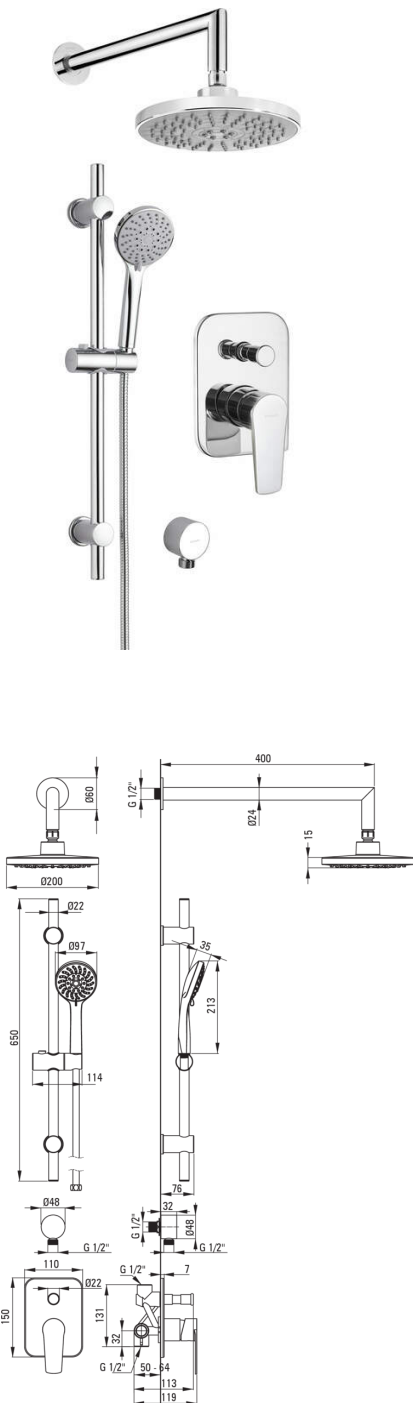

TUBO

Concealed shower set

Product code: NAC_09GA

EAN: 5907650858225

Color: chrome

Warranty [years]: 7

Mixer

Mixer type	single-handle, mixer
Installation method	concealed
Acoustic group [db]	II (20 < x ≤ 30)

Spout

Spout type	still
Range of shower/ bath spout [mm]	400

Shower overhead

Shape	round
Material	ABS
Thickness	80
Diameter [mm]	200
Anti-calc	Yes
Number of functions	2
Stream type	rain, hydromassage

Hand shower

Number of functions	5
Anti-calc	Yes
Stream type	rain, hydromassage, soft, 2 x mixed

Hose

Length [mm]	1500
Braid type	double braided, extensible
Braid material	stainless steel

Angled hose connector

Finish	chrome
Connection type	for hose
Shape	round
Material	brass
Connection thread	Yes
Concealed mounting	Yes

Rail

Adjustable spacing	Yes
--------------------	-----

Features:

- Steel bar
- Only the best materials, the quality of which has been confirmed by laboratory tests
- Anti-calc hand shower
- Adjustable spacing of the fasteners, for easy bar installation on existing holes
- Increased stretch hose
- Flush-mounted installation ensures the aesthetics of the bathroom
- Anti-calc system facilitating the removal of limescale deposits
- The offer includes a cleaning agent for fixtures in all colors