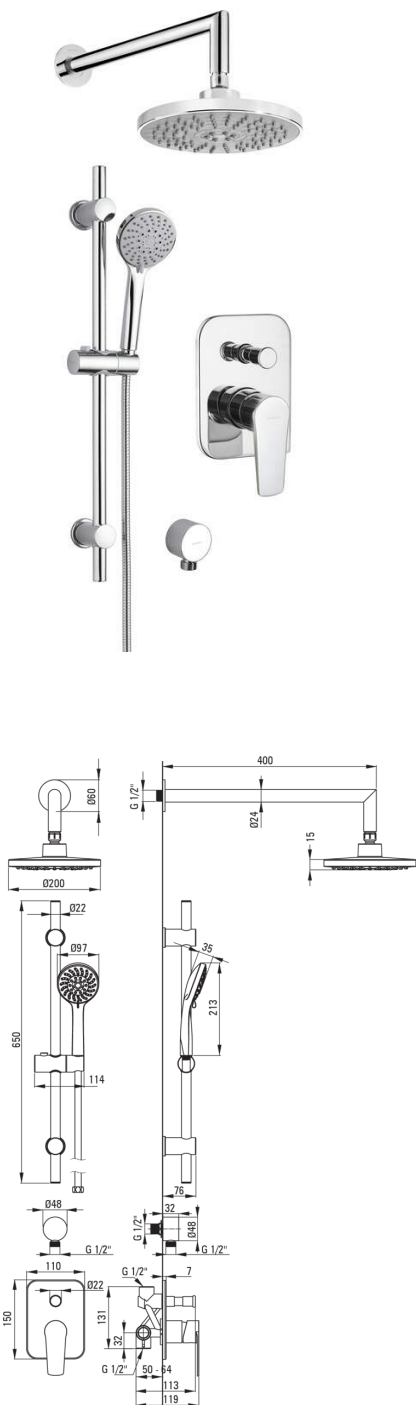

TUBO

Concealed shower set

Product code: NAC_09GA

EAN: 5907650858225

Color: chrome

Warranty [years]: 7

Mixer

Mixer type	single-handle, mixer
Installation method	concealed
Acoustic group [db]	II (20 < x ≤ 30)

Spout

Spout type	still
Range of shower/ bath spout [mm]	400

Shower overhead

Shape	round
Material	ABS
Thickness	80
Diameter [mm]	200
Anti-calc	Yes
Number of functions	2
Stream type	rain, hydromassage

Hand shower

Number of functions	5
Anti-calc	Yes
Stream type	rain, hydromassage, soft, 2 x mixed

Hose

Length [mm]	1500
Braid type	double braided, extensible
Braid material	stainless steel

Angled hose connector

Finish	chrome
Connection type	for hose
Shape	round
Material	brass
Connection thread	Yes
Concealed mounting	Yes

Rail

Adjustable spacing	Yes
--------------------	-----

Features:

- Steel bar
- Only the best materials, the quality of which has been confirmed by laboratory tests
- Anti-calc hand shower
- Adjustable spacing of the fasteners, for easy bar installation on existing holes
- Increased stretch hose
- Flush-mounted installation ensures the aesthetics of the bathroom
- Anti-calc system facilitating the removal of limescale deposits
- The offer includes a cleaning agent for fixtures in all colors