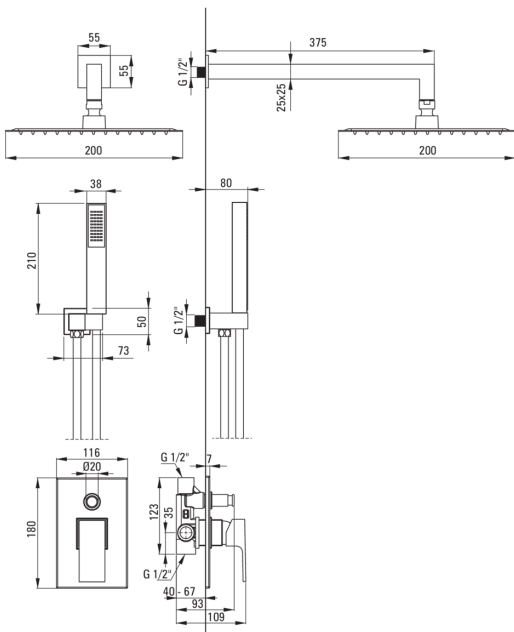

ANEMON

Concealed shower set

Product code: NAC_09AP

EAN: 5908212035238

Color: chrome

Warranty [years]: 7

Mixer

Mixer type	mixer, single-handle
Installation method	concealed
Acoustic group [db]	II (20 < x ≤ 30)

Spout

Spout type	still
Range of shower/ bath spout [mm]	375

Shower overhead

Shape	square
Material	steel 304
Width [mm]	200
Length [mm]	200
Thickness	55
Anti-calc	Yes
Number of functions	1
Stream type	rain
Quick response time for turning the water on and off	Yes

Hand shower

Number of functions	1
Anti-calc	Yes
Stream type	rain

Hose

Length [mm]	1500
Braid type	extensible, double braided
Braid material	stainless steel
Anti-twist	1

Angled hose connector

Finish	chrome
Connection type	for the hose with hand shower holder
Shape	square
Material	brass
Connection thread	Yes
Concealed mounting	Yes