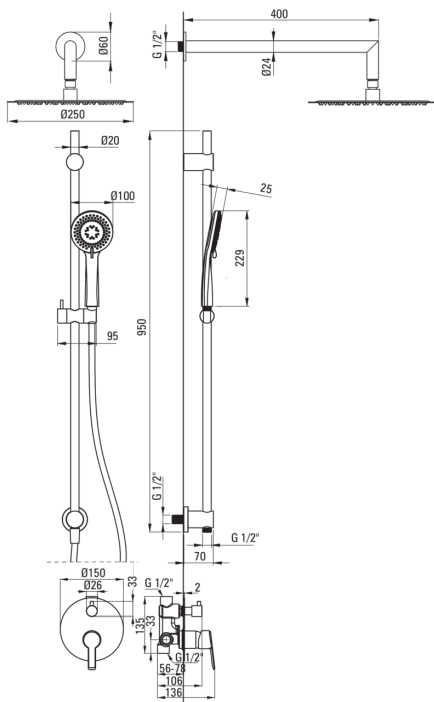

ARNIKA

Concealed shower set, with sliding bar

 deante

Product code: NAC_06QP

EAN: 5907650858195

Color: chrome

Warranty [years]: 7

Mixer

Mixer type	single-handle, mixer
Installation method	concealed
Acoustic group [db]	I (x ≤ 20)

Spout

Spout type	still
Range of shower/ bath spout [mm]	400

Shower overhead

Shape	round
Material	steel 304
Thickness	55
Diameter [mm]	250
Anti-calc	Yes
Number of functions	1
Stream type	rain
Quick response time for turning the water on and off	Yes

Hand shower

Number of functions	3
Anti-calc	Yes
Stream type	rain, mixed, hydromassage

Hose

Length [mm]	1500
Braid type	not applicable
Braid material	PVC
Anti-twist	1

Features:

- Design full of beauty and harmony
- Only the best materials, the quality of which has been confirmed by laboratory tests
- Anti-twist system, preventing the hose from twisting
- Anti-calc system facilitating the removal of limescale deposits
- Anti-calc hand shower
- The mixer body is made of the highest quality brass
- Flush-mounted installation ensures the aesthetics of the bathroom
- Mechanical ceramic function switch
- Dedicated cleaning agent, safe for cleaned surfaces