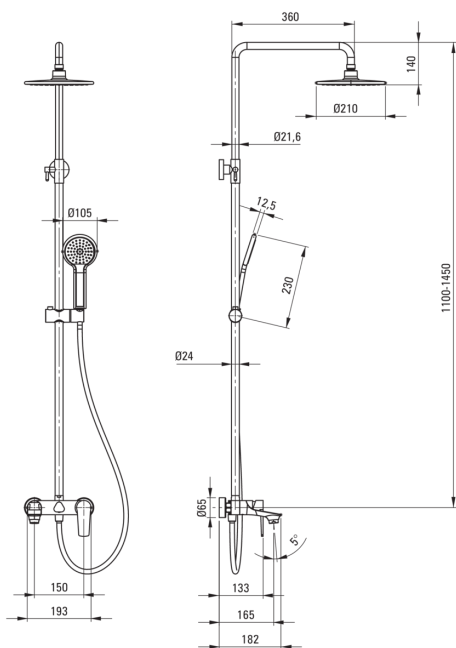

TUBO

Shower column, with bathtub mixer

Product code: NAC_01UM

EAN: 5907650851943

Color: chrome

Warranty [years]: 5

Shower column

Finish	chrome
Mixer	Yes
Rain head height adjustment	Yes
Bar height adjustment from [mm]	1100
Bar height adjustment up to [mm]	1450

Rail

Material	steel 304
Additional features	adjustable shower head angle

Shower overhead

Shape	round
Material	ABS, brass
Diameter [mm]	210
Anti-calc	Yes
Number of functions	1
Stream type	rain

Mixer

Mixer type	mixer, single-handle
------------	----------------------

Features:

- Steel bar
- Only the best materials, the quality of which has been confirmed by laboratory tests
- Anti-calc system facilitating the removal of limescale deposits
- The mixer body is made of the highest quality brass
- Adjustable rain shower height
- Adjustable shower hand angle
- Dedicated cleaning agent, safe for cleaned surfaces