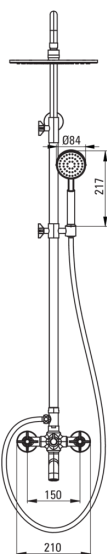

TEMISTO

Shower column, with bathtub mixer

Product code: NAC_01QT

EAN: 5908212084281

Color: chrome

Warranty [years]: 5

Shower column

Finish	chrome
Mixer	Yes
Rain head height adjustment	Yes
Bar height adjustment from [mm]	900
Bar height adjustment up to [mm]	1550

Rail

Material	steel 304
Additional features	adjustable shower head angle

Shower overhead

Shape	round
Material	brass
Thickness	9.7
Diameter [mm]	250
Anti-calc	Yes
Number of functions	1
Stream type	rain

Hand shower

Number of functions	1
Anti-calc	Yes
Stream type	rain

Hose

Length [mm]	1500
Braid type	double braided
Braid material	stainless steel
Anti-twist	2

Spout

Spout type	still
Range of shower/ bath spout [mm]	172
Aerator	Yes

Function switch

Switch type	ceramic mechanical
-------------	--------------------

Mixer

Mixer type	two-handle, mixer
------------	-------------------