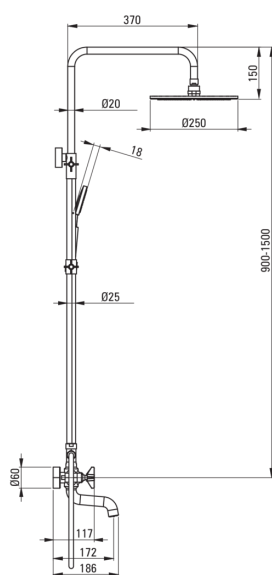

TEMISTO

Shower column, with bathtub mixer

Product code: NAC_01QT

EAN: 5908212084281

Color: chrome

Warranty [years]: 5

Shower column

Finish	chrome
Mixer	Yes
Rain head height adjustment	Yes
Bar height adjustment from [mm]	900
Bar height adjustment up to [mm]	1550

Rail

Material	steel 304
Additional features	adjustable shower head angle

Shower overhead

Shape	round
Material	brass
Thickness	9.7
Diameter [mm]	250
Anti-calc	Yes
Number of functions	1
Stream type	rain

Hand shower

Number of functions	1
Anti-calc	Yes
Stream type	rain

Hose

Length [mm]	1500
Braid type	double braided
Braid material	stainless steel
Anti-twist	2

Spout

Spout type	still
Range of shower/ bath spout [mm]	172
Aerator	Yes