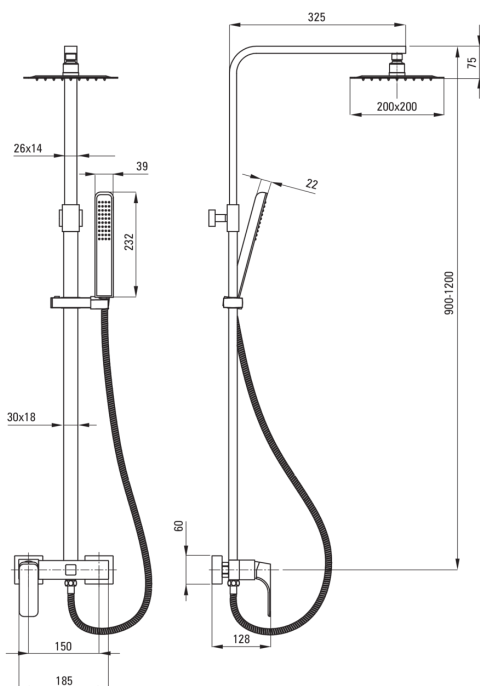

HIACYNT

Shower column, with shower mixer

Product code: NAC_01QM

EAN: 5908212036211

Color: chrome

Warranty [years]: 5

Shower column

Finish	chrome
Mixer	Yes
Rain head height adjustment	Yes
Bar height adjustment from [mm]	900
Bar height adjustment up to [mm]	1200

Rail

Material	brass
Additional features	adjustable shower head angle

Shower overhead

Shape	square
Material	steel 304
Width [mm]	200
Length [mm]	200
Thickness	55
Anti-calc	Yes
Number of functions	1
Stream type	rain
Quick response time for turning the water on and off	Yes

Hand shower

Number of functions	1
Anti-calc	Yes
Stream type	rain

Hose

Length [mm]	1750
Braid type	extensible, double braided
Braid material	stainless steel
Anti-twist	1

Function switch

Switch type	ceramic mechanical
-------------	--------------------

Mixer

Mixer type	mixer, single-handle
------------	----------------------

Features:

- Only the best materials, the quality of which has been confirmed by laboratory tests
- The hand shower with Anti-calc system facilitates the removal of limescale
- Bar made of durable brass
- Dedicated cleaning agent, safe for cleaned surfaces
- Adjustable rain shower height
- Anti-calc system facilitating the removal of limescale deposits
- Modern design with a hint of timelessness
- The mixer body is made of the highest quality brass