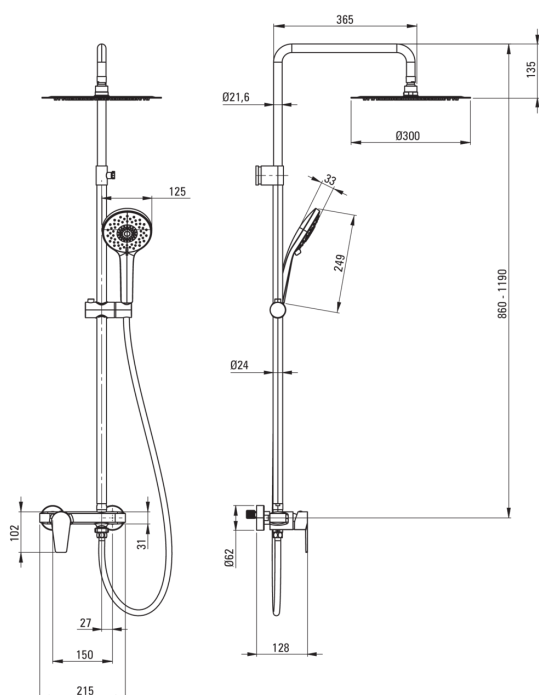

AGAWA

Shower column, with shower mixer

Product code: NAC_01QG

EAN: 5908212083758

Color: chrome

Warranty [years]: 5

Shower column

Finish	chrome
Mixer	Yes
Rain head height adjustment	Yes
Bar height adjustment from [mm]	860
Bar height adjustment up to [mm]	1190

Rail

Material	steel 304
Additional features	adjustable shower head angle

Shower overhead

Shape	round
Material	steel 304
Thickness	55
Diameter [mm]	300
Anti-calc	Yes
Number of functions	1
Stream type	rain
Quick response time for turning the water on and off	Yes

Hand shower

Number of functions	3
Anti-calc	Yes
Stream type	rain, mixed, hydromassage

Hose

Length [mm]	1500
Braid type	not applicable
Braid material	PVC
Anti-twist	1

Function switch

Switch type	ceramic mechanical
-------------	--------------------

Mixer

Mixer type	mixer, single-handle
------------	----------------------

Features:

- Steel bar
- Only the best materials, the quality of which has been confirmed by laboratory tests
- 3-function hand shower
- Asymmetrically located, adjustable bar
- Unique design
- Big hand shower
- Adjustable shower hand angle
- Rotational, mechanical function switch
- Steel shower head
- Dedicated cleaning agent, safe for cleaned surfaces
- Anti-calc system facilitating the removal of limescale deposits
- Adjustable rain shower height
- The mixer body is made of the highest quality brass