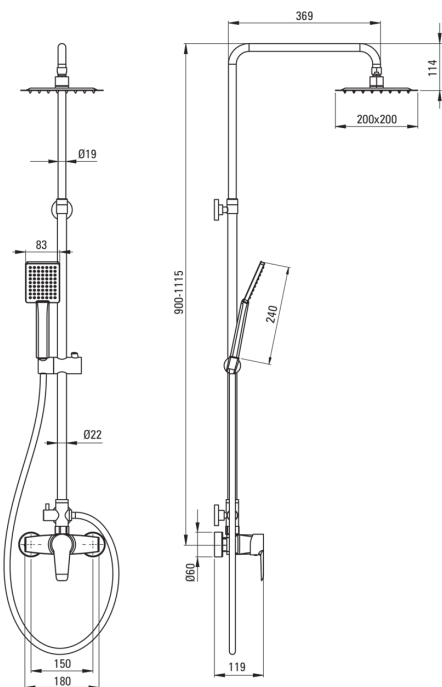

### Shower column

Finish	chrome
Mixer	Yes
Rain head height adjustment	Yes
Bar height adjustment from [mm]	900
Bar height adjustment up to [mm]	1115

### Rail

Material	steel 304
Additional features	adjustable shower head angle

### Shower overhead

Shape	square
Material	steel 304
Width [mm]	200
Length [mm]	200
Thickness	55
Anti-calc	Yes
Number of functions	1
Stream type	rain
Quick response time for turning the water on and off	Yes

### Hose

Length [mm]	1500
Braid type	double braided
Braid material	stainless steel