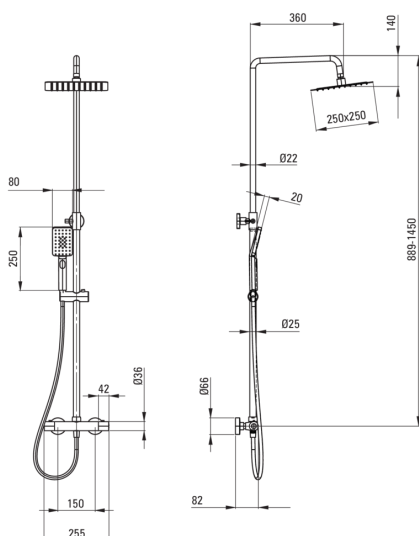

ALPINIA

Shower column, with shower mixer

Product code: NAC_01LT

EAN: 5908212068915

Color: chrome

Warranty [years]: 5

Shower column

Finish	chrome
Mixer	Yes
Rain head height adjustment	Yes
Bar height adjustment from [mm]	889
Bar height adjustment up to [mm]	1450

Rail

Material	brass
Additional features	adjustable shower head angle

Shower overhead

Shape	square
Material	steel 304
Width [mm]	250
Length [mm]	250
Thickness	55
Anti-calc	Yes
Number of functions	1
Stream type	rain
Quick response time for turning the water on and off	Yes

Hose

Length [mm]	1500
Braid type	not applicable
Braid material	PVC
Anti-twist	1

Mixer

Mixer type	thermostatic, two-handle
Check valves	Yes

Features:

- Steel bar
- Only the best materials, the quality of which has been confirmed by laboratory tests
- The mixer is equipped with non-return valves so that the mixed water does not flow back into the installation
- Dedicated cleaning agent, safe for cleaned surfaces
- Adjustable rain shower height