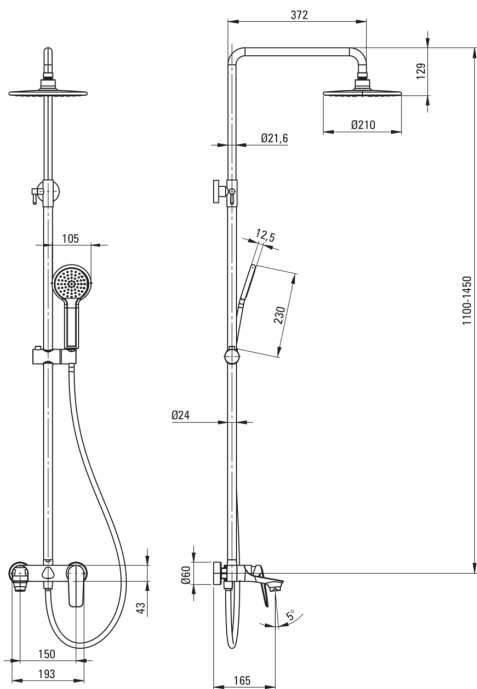

CORIANDER

Shower column, with bathtub mixer

Product code: NAC_01JM

EAN: 5908212042960

Color: chrome

Warranty [years]: 5

Shower column

Finish	chrome
Mixer	Yes
Rain head height adjustment	Yes
Bar height adjustment from [mm]	1100
Bar height adjustment up to [mm]	1450

Rail

Material	steel 304
Additional features	adjustable shower head angle

Shower overhead

Shape	round
Material	ABS, brass
Diameter [mm]	210
Anti-calc	Yes
Number of functions	1
Stream type	rain

Hand shower

Number of functions	1
Stream type	rain
Start_stop	Yes

Hose

Length [mm]	1500
Braid type	extensible, double braided
Braid material	stainless steel
Anti-twist	1

Spout

Spout type	still
Aerator	Yes

Function switch

Switch type	ceramic mechanical
-------------	--------------------

Mixer

Mixer type	mixer, single-handle
------------	----------------------

Features:

- Steel bar
- Only the best materials, the quality of which has been confirmed by laboratory tests
- Anti-calc system facilitating the removal of limescale deposits
- The set includes an orifice reducing the flow of water
- Dedicated cleaning agent, safe for cleaned surfaces
- The mixer body is made of the highest quality brass