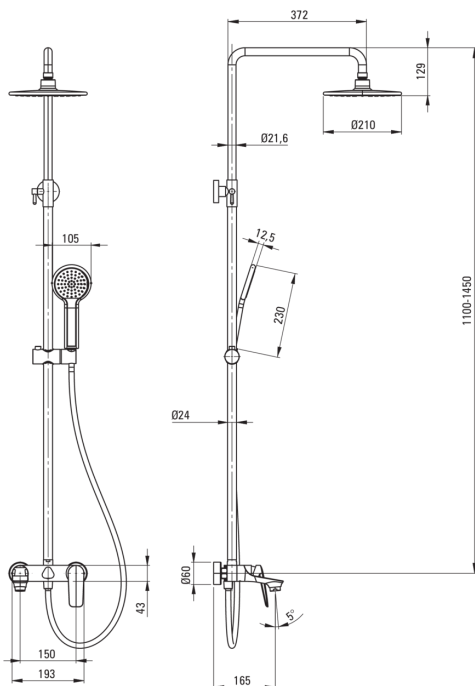

## Shower column, with bathtub mixer

**Product code:** NAC\_01JM

**EAN:** 5908212042960

**Color:** chrome

**Warranty [years]:** 5

### Shower columns

Finish	chrome
Mixer	Yes
Rain head height adjustment	Yes
Bar height adjustment from [mm]	1100
Bar height adjustment up to [mm]	1450

### Rod

Material	steel 304
Additional features	adjustable shower head angle

### Shower head

Shape	round
Material	ABS, brass
Diameter [mm]	210
Anti-calc	Yes
Number of functions	1
Stream type	rain