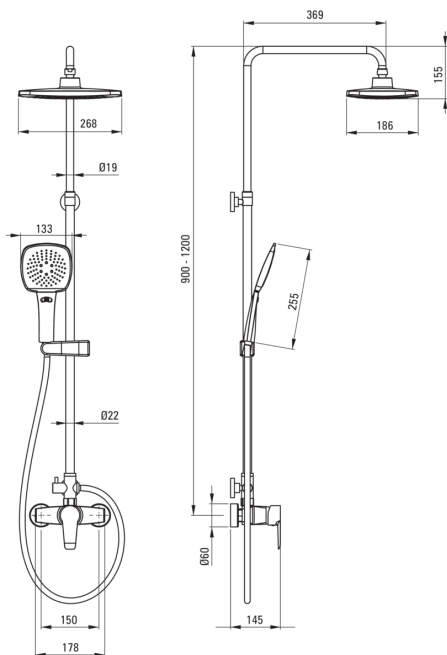

CORIO

Shower column, with shower mixer

Product code: NAC_01EM

EAN: 5908212053409

Color: chrome

Warranty [years]: 5

Shower column

Finish	chrome
Mixer	Yes
Rain head height adjustment	Yes
Bar height adjustment from [mm]	900
Bar height adjustment up to [mm]	1200

Rail

Material	steel 304
Additional features	adjustable shower head angle

Shower overhead

Shape	rectangular
Material	ABS
Width [mm]	268
Length [mm]	186
Thickness	14
Anti-calc	Yes
Number of functions	2
Stream type	rain, hydromassage

Hand shower

Number of functions	3
Anti-calc	Yes
Stream type	rain, hydromassage, mixed

Hose

Length [mm]	1500
Braid type	double braided
Braid material	stainless steel

Function switch

Switch type	ceramic mechanical
-------------	--------------------

Mixer

Mixer type	mixer
------------	-------

Features:

- Steel bar
- Only the best materials, the quality of which has been confirmed by laboratory tests
- Anti-calc system facilitating the removal of limescale deposits
- Dedicated cleaning agent, safe for cleaned surfaces
- Adjustable rain shower height
- The mixer body is made of the highest quality brass