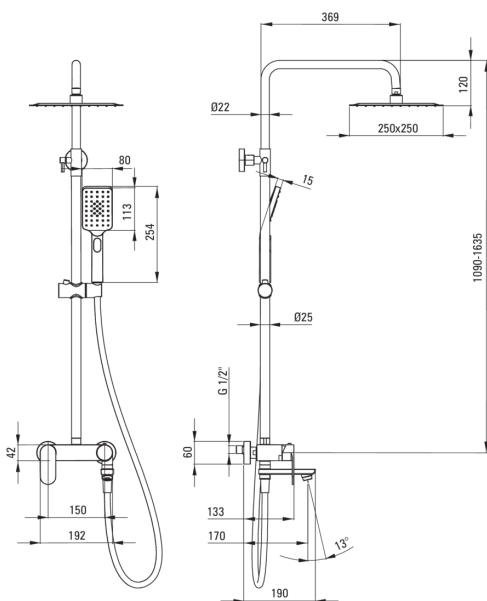

ALPINIA

Shower column, with bathtub mixer

Product code: NAC_01AM

EAN: 5908212058923

Color: chrome

Warranty [years]: 5

Shower column

Finish	chrome
Mixer	Yes
Rain head height adjustment	Yes
Bar height adjustment from [mm]	1280
Bar height adjustment up to [mm]	1635

Rail

Material	steel 304
Additional features	adjustable shower head angle

Shower overhead

Shape	square
Material	steel 304
Width [mm]	250
Length [mm]	250
Thickness	55
Anti-calc	Yes
Number of functions	1
Stream type	rain
Quick response time for turning the water on and off	Yes

Hand shower

Number of functions	3
Anti-calc	Yes
Stream type	rain, mist, mixed

Hose

Length [mm]	1500
Braid type	not applicable
Braid material	PVC
Anti-twist	1

Spout

Spout type	foldable
Range of shower/ bath spout [mm]	184
Aerator	Yes

Function switch

Switch type	ceramic mechanical
-------------	--------------------

Mixer

Mixer type	mixer, single-handle
------------	----------------------