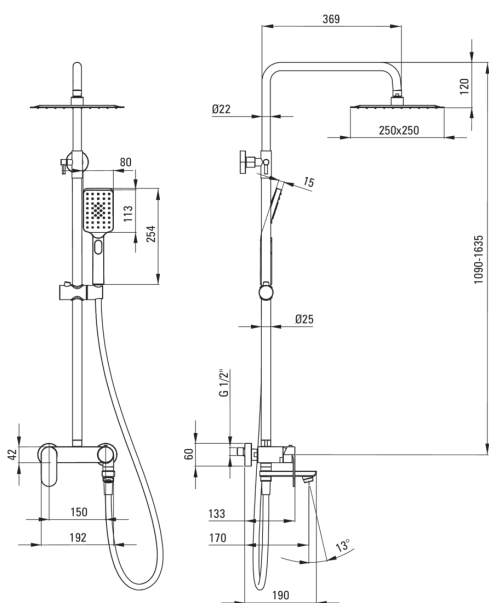

ALPINIA

Shower column, with bathtub mixer

Product code: NAC_01AM

EAN: 5908212058923

Color: chrome

Warranty [years]: 5

Shower column

Finish	chrome
Mixer	Yes
Rain head height adjustment	Yes
Bar height adjustment from [mm]	1280
Bar height adjustment up to [mm]	1635

Rail

Material	steel 304
Additional features	adjustable shower head angle

Shower overhead

Shape	square
Material	steel 304
Width [mm]	250
Length [mm]	250
Thickness	55
Anti-calc	Yes
Number of functions	1
Stream type	rain
Quick response time for turning the water on and off	Yes

Hand shower

Number of functions	3
Anti-calc	Yes
Stream type	rain, mist, mixed

Hose

Length [mm]	1500
Braid type	not applicable
Braid material	PVC
Anti-twist	1

Spout

Spout type	foldable
Range of shower/ bath spout [mm]	184
Aerator	Yes

Function switch

Switch type	ceramic mechanical
-------------	--------------------

Mixer

Mixer type	mixer, single-handle
------------	----------------------