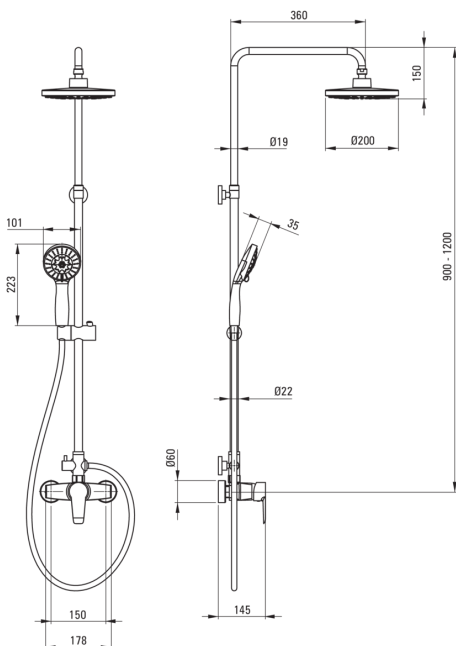

CORIO

Shower column, with shower mixer

Product code: NAC_019M

EAN: 5908212031742

Color: chrome

Warranty [years]: 5

Shower column

Finish	chrome
Mixer	Yes
Rain head height adjustment	Yes
Bar height adjustment from [mm]	900
Bar height adjustment up to [mm]	1200

Rail

Material	steel 304
Additional features	adjustable shower head angle

Shower overhead

Shape	round
Material	ABS
Thickness	80
Diameter [mm]	200
Anti-calc	Yes
Number of functions	2
Stream type	rain, hydromassage

Hand shower

Number of functions	5
Anti-calc	Yes
Stream type	rain, hydromassage, soft, 2 x mixed

Hose

Length [mm]	1500
Braid type	double braided
Braid material	stainless steel

Function switch

Switch type	ceramic mechanical

Mixer

Mixer type	mixer, single-handle

Features:

- Steel bar
- Only the best materials, the quality of which has been confirmed by laboratory tests
- The hand shower with Anti-calc system facilitates the removal of limescale
- Dedicated cleaning agent, safe for cleaned surfaces
- Adjustable rain shower height
- The mixer body is made of the highest quality brass