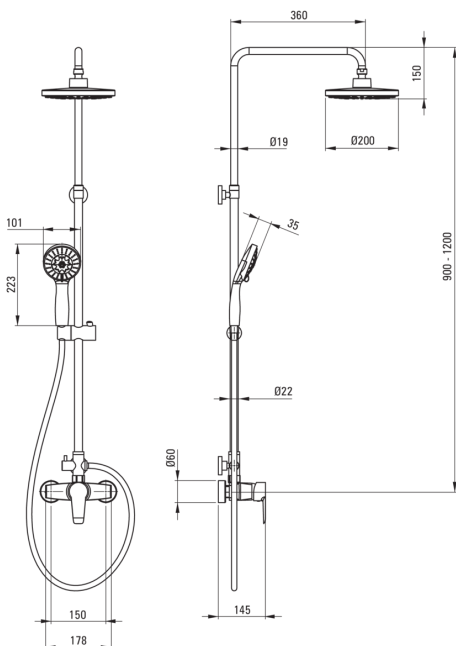

CORIO

Shower column, with shower mixer

Product code: NAC_019M

EAN: 5908212031742

Color: chrome

Warranty [years]: 5

Shower column

Finish	chrome
Mixer	Yes
Rain head height adjustment	Yes
Bar height adjustment from [mm]	900
Bar height adjustment up to [mm]	1200

Rail

Material	steel 304
Additional features	adjustable shower head angle

Shower overhead

Shape	round
Material	ABS
Thickness	80
Diameter [mm]	200
Anti-calc	Yes
Number of functions	2
Stream type	rain, hydromassage

Hand shower

Number of functions	5
Anti-calc	Yes
Stream type	rain, hydromassage, soft, 2 x mixed

Hose

Length [mm]	1500
Braid type	double braided
Braid material	stainless steel

Function switch

Switch type	ceramic mechanical
-------------	--------------------

Mixer

Mixer type	mixer, single-handle
------------	----------------------

Features:

- Steel bar
- Only the best materials, the quality of which has been confirmed by laboratory tests
- The hand shower with Anti-calc system facilitates the removal of limescale
- Dedicated cleaning agent, safe for cleaned surfaces
- Adjustable rain shower height
- The mixer body is made of the highest quality brass