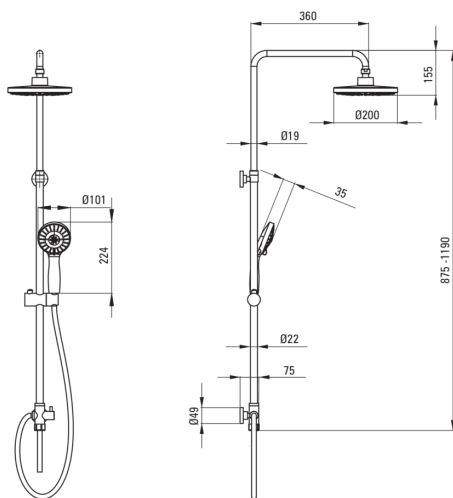

CORIO

Shower column, 3-function

Product code: NAC_019K

EAN: 5908212027035

Color: chrome

Warranty [years]: 5

Shower column

Finish	chrome, grey
Rain head height adjustment	Yes
Bar height adjustment from [mm]	875
Bar height adjustment up to [mm]	1190

Rail

Material	steel 304
Additional features	adjustable shower head angle

Shower overhead

Shape	round
Material	ABS
Thickness	80
Diameter [mm]	200
Anti-calc	Yes
Number of functions	2
Stream type	rain, hydromassage

Hand shower

Number of functions	3
Anti-calc	Yes
Stream type	rain, hydromassage, mixed

Hose

Length [mm]	1500
Braid type	double braided
Braid material	stainless steel

Function switch

Switch type	ceramic mechanical
-------------	--------------------