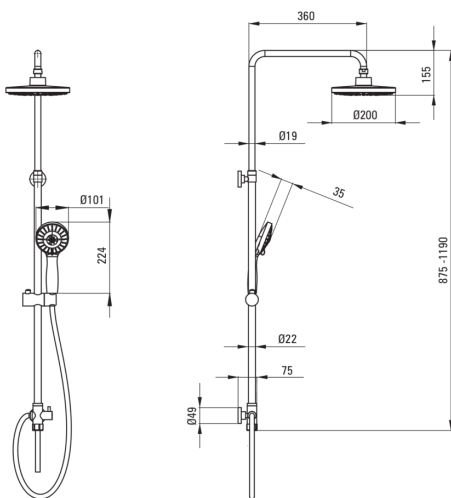

### Shower column

Finish	chrome, grey
Rain head height adjustment	Yes
Bar height adjustment from [mm]	875
Bar height adjustment up to [mm]	1190

### Rail

Material	steel 304
Additional features	adjustable shower head angle

### Shower overhead

Shape	round
Material	ABS
Thickness	80
Diameter [mm]	200
Anti-calc	Yes
Number of functions	2
Stream type	rain, hydromassage

### Hose

Length [mm]	1500
Braid type	double braided
Braid material	stainless steel