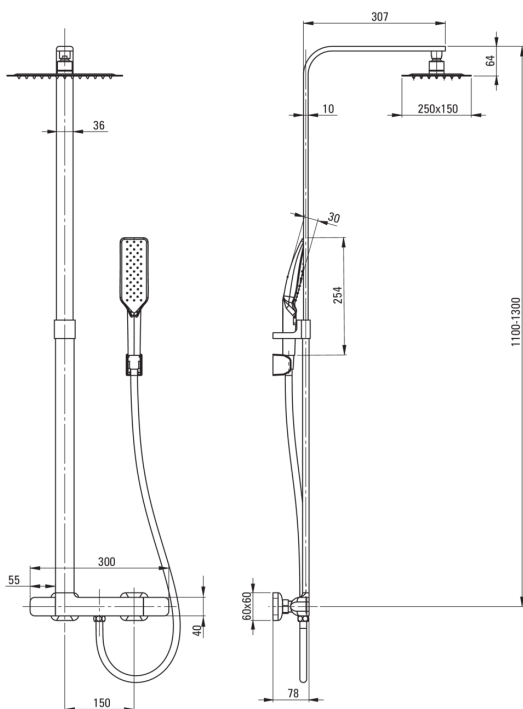

ABELIA

Shower column, with shower mixer

Product code: NAC_017T
EAN: 5908212023754
Color: chrome
Warranty [years]: 5

Shower column

Finish	chrome
Mixer	Yes
Rain head height adjustment	Yes
Bar height adjustment from [mm]	1100
Bar height adjustment up to [mm]	1300

Rail

Material	brass
Additional features	adjustable shower head angle

Shower overhead

Shape	rectangular
Material	stainless steel, brass
Width [mm]	150
Length [mm]	250
Thickness	55
Anti-calc	Yes
Number of functions	1
Stream type	rain
Quick response time for turning the water on and off	Yes

Hand shower

Number of functions	1
Anti-calc	Yes
Stream type	rain

Hose

Length [mm]	1750
Braid type	extensible, double braided
Braid material	stainless steel
Anti-twist	1

Function switch

Switch type	ceramic mechanical
-------------	--------------------

Mixer

Mixer type	thermostatic
Check valves	Yes