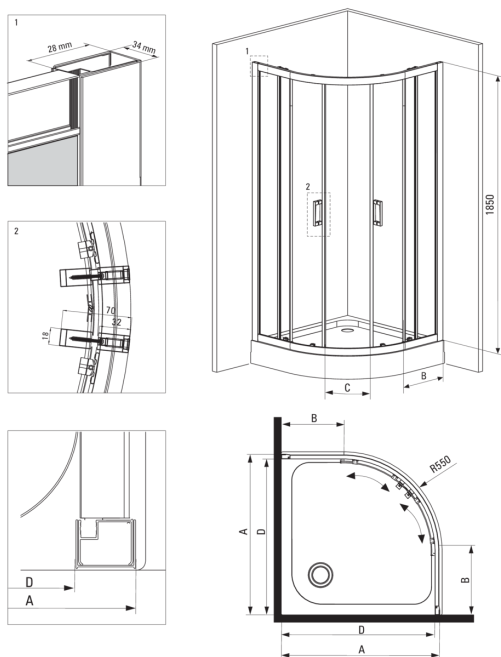

FUNKIA

Shower cabin, half round

Product code: KYP_N52K

EAN: 5908212090329

Color: nero

Warranty [years]: 2

Showe cabin

Shape	half round
Width [mm]	800
Length [mm]	800
Height [mm]	1850
Glass thickness [mm]	5
Glass finish	transparent

Features:

- Only the best materials, the quality of which has been confirmed by laboratory tests
- Safe and durable tempered glass
- Bottom rollers allow for the door detachment and easier product care
- Covering of assembly elements
- Possibility to install the cabin without a shower tray, directly on the tiles
- Dedicated cleaning agent, safe for cleaned surfaces
- Profiles leveling the curvature of the walls
- Resistance to impacts, chemicals and stains in accordance with PN-EN 14428+A1:2008 norm, confirmed by tests of the Institute of Ceramics and Building Materials
- Enclosure sold without the tray

Model	Size	A (mm)	B (mm)	C (mm)	D (mm)
KYP X52K	800x800	785-795	278	435	755
KYP X51K	900x900	885-895	348	520	855