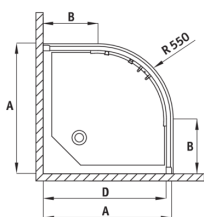

FUNKIA

Shower cabin, half round

Product code: KYP_654K

EAN: 5908212019412

Color: chrome

Warranty [years]: 2

Showe cabin

| | |
|----------------------|------------|
| Shape | half round |
| Width [mm] | 800 |
| Length [mm] | 800 |
| Height [mm] | 1700 |
| Glass thickness [mm] | 5 |
| Glass finish | frosted |

FUNKIA

| Model | Size | A (mm) | B (mm) | C (mm) | D (mm) |
|----------|---------|---------|--------|--------|--------|
| KYP X54K | 800x800 | 785-800 | 280 | 440 | 765 |
| KYP X53K | 900x900 | 885-900 | 350 | 540 | 865 |