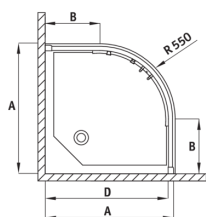

FUNKIA

Shower cabin, half round

Product code: KYP_654K

EAN: 5908212019412

Color: chrome

Warranty [years]: 2

Showe cabin

| | |
|----------------------|------------|
| Shape | half round |
| Width [mm] | 800 |
| Length [mm] | 800 |
| Height [mm] | 1700 |
| Glass thickness [mm] | 5 |
| Glass finish | frosted |

FUNKIA

| Model | Size | A (mm) | B (mm) | C (mm) | D (mm) |
|----------|---------|---------|--------|--------|--------|
| KYP X54K | 800x800 | 785-800 | 280 | 440 | 765 |
| KYP X53K | 900x900 | 885-900 | 350 | 540 | 865 |