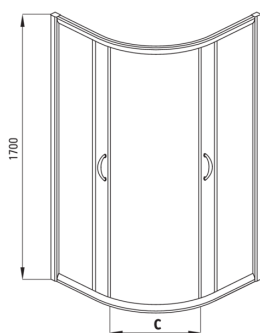

FUNKIA

Shower cabin, half round

Product code: KYP_654K

EAN: 5908212019412

Color: chrome

Warranty [years]: 2

Showe cabin

| | |
|----------------------|------------|
| Shape | half round |
| Width [mm] | 800 |
| Length [mm] | 800 |
| Height [mm] | 1700 |
| Glass thickness [mm] | 5 |
| Glass finish | frosted |

Features:

- Only the best materials, the quality of which has been confirmed by laboratory tests
- Safe and durable tempered glass
- Bottom rollers allow for the door detachment and easier product care
- Covering of assembly elements
- Possibility to install the cabin without a shower tray, directly on the tiles
- Dedicated cleaning agent, safe for cleaned surfaces
- Profiles leveling the curvature of the walls
- Resistance to impacts, chemicals and stains in accordance with PN-EN 14428+A1:2008 norm, confirmed by tests of the Institute of Ceramics and Building Materials
- Enclosure sold without the tray

FUNKIA

| Model | Size | A (mm) | B (mm) | C (mm) | D (mm) |
|----------|---------|---------|--------|--------|--------|
| KYP X54K | 800x800 | 785-800 | 280 | 440 | 765 |
| KYP X53K | 900x900 | 885-900 | 350 | 540 | 865 |