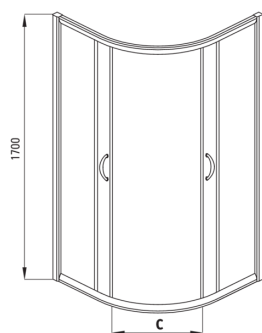

FUNKIA

Shower cabin, half round

Product code: KYP_654K

EAN: 5908212019412

Color: chrome

Warranty [years]: 2

Showe cabin

| | |
|----------------------|------------|
| Shape | half round |
| Width [mm] | 800 |
| Length [mm] | 800 |
| Height [mm] | 1700 |
| Glass thickness [mm] | 5 |
| Glass finish | frosted |

Features:

- Only the best materials, the quality of which has been confirmed by laboratory tests
- Safe and durable tempered glass
- Bottom rollers allow for the door detachment and easier product care
- Covering of assembly elements
- Possibility to install the cabin without a shower tray, directly on the tiles
- Dedicated cleaning agent, safe for cleaned surfaces
- Profiles leveling the curvature of the walls
- Resistance to impacts, chemicals and stains in accordance with PN-EN 14428+A1:2008 norm, confirmed by tests of the Institute of Ceramics and Building Materials
- Enclosure sold without the tray

FUNKIA

| Model | Size | A (mm) | B (mm) | C (mm) | D (mm) |
|----------|---------|---------|--------|--------|--------|
| KYP X54K | 800x800 | 785-800 | 280 | 440 | 765 |
| KYP X53K | 900x900 | 885-900 | 350 | 540 | 865 |