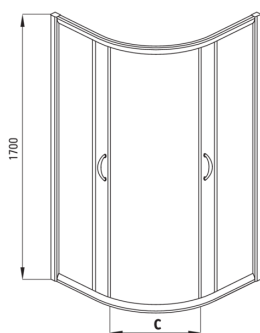

FUNKIA

Shower cabin, half round

Product code: KYP_653K

EAN: 5908212019405

Color: chrome

Warranty [years]: 2

Showe cabin

Shape	half round
Width [mm]	900
Length [mm]	900
Height [mm]	1700
Glass thickness [mm]	5
Glass finish	frosted

Features:

- Only the best materials, the quality of which has been confirmed by laboratory tests
- Safe and durable tempered glass
- Bottom rollers allow for the door detachment and easier product care
- Covering of assembly elements
- Possibility to install the cabin without a shower tray, directly on the tiles
- Dedicated cleaning agent, safe for cleaned surfaces
- Profiles leveling the curvature of the walls
- Resistance to impacts, chemicals and stains in accordance with PN-EN 14428+A1:2008 norm, confirmed by tests of the Institute of Ceramics and Building Materials
- Enclosure sold without the tray

FUNKIA

Model	Size	A (mm)	B (mm)	C (mm)	D (mm)
KYP X54K	800x800	785-800	280	440	765
KYP X53K	900x900	885-900	350	540	865