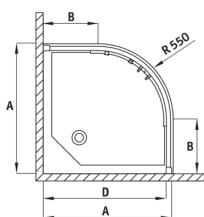

FUNKIA

Shower cabin, half round

Product code: KYP_653K

EAN: 5908212019405

Color: chrome

Warranty [years]: 2

Showe cabin

Shape	half round
Width [mm]	900
Length [mm]	900
Height [mm]	1700
Glass thickness [mm]	5
Glass finish	frosted

FUNKIA

Model	Size	A (mm)	B (mm)	C (mm)	D (mm)
KYP X54K	800x800	785-800	280	440	765
KYP X53K	900x900	885-900	350	540	865