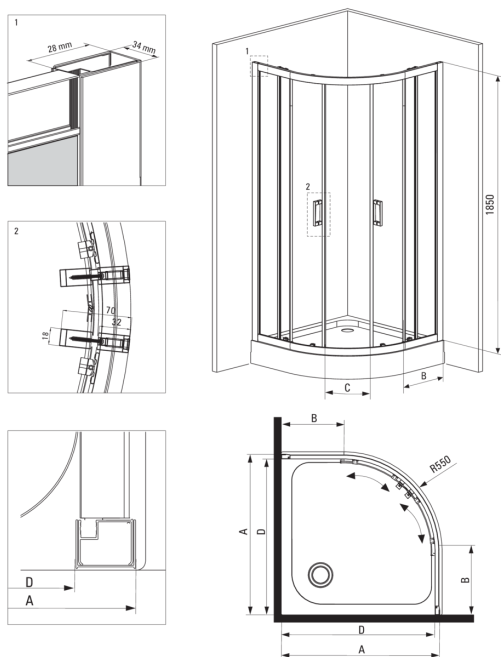

FUNKIA

Shower cabin, half round

Product code: KYP_651K

EAN: 5908212066355

Color: chrome

Warranty [years]: 2

Showe cabin

Shape	half round
Width [mm]	900
Length [mm]	900
Height [mm]	1850
Glass thickness [mm]	5
Glass finish	frosted

Features:

- Only the best materials, the quality of which has been confirmed by laboratory tests
- Safe and durable tempered glass
- Bottom rollers allow for the door detachment and easier product care
- Covering of assembly elements
- Possibility to install the cabin without a shower tray, directly on the tiles
- Dedicated cleaning agent, safe for cleaned surfaces
- Profiles leveling the curvature of the walls
- Resistance to impacts, chemicals and stains in accordance with PN-EN 14428+A1:2008 norm, confirmed by tests of the Institute of Ceramics and Building Materials
- Enclosure sold without the tray

Model	Size	A (mm)	B (mm)	C (mm)	D (mm)
KYP X52K	800x800	785-795	278	435	755
KYP X51K	900x900	885-895	348	520	855