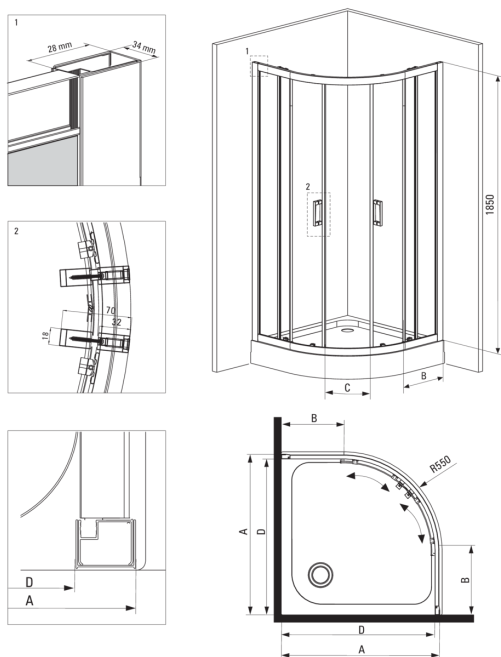

FUNKIA

Shower cabin, half round

Product code: KYP_051K

EAN: 5908212008652

Color: chrome

Warranty [years]: 2

Showe cabin

Shape	half round
Width [mm]	900
Length [mm]	900
Height [mm]	1850
Glass thickness [mm]	5
Glass finish	transparent

Features:

- Only the best materials, the quality of which has been confirmed by laboratory tests
- Safe and durable tempered glass
- Bottom rollers allow for the door detachment and easier product care
- Covering of assembly elements
- Possibility to install the cabin without a shower tray, directly on the tiles
- Profiles leveling the curvature of the walls
- Resistance to impacts, chemicals and stains in accordance with PN-EN 14428+A1:2008 norm, confirmed by tests of the Institute of Ceramics and Building Materials
- Enclosure sold without the tray

Model	Size	A (mm)	B (mm)	C (mm)	D (mm)
KYP X52K	800x800	785-795	278	435	755
KYP X51K	900x900	885-895	348	520	855