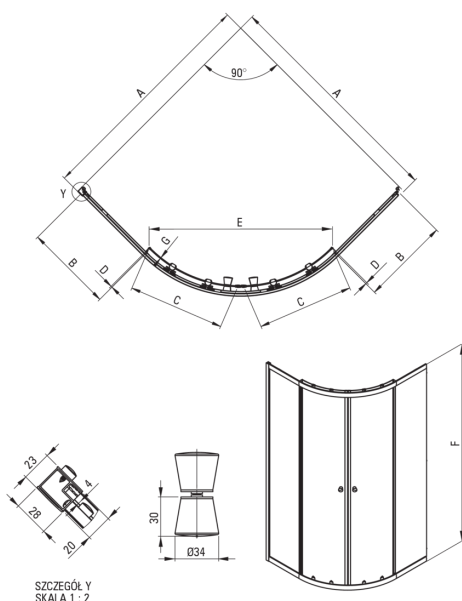

CILANTRO

Shower cabin, half round

Product code: KYL_052K

EAN: 5907650865605

Color: chrome

Warranty [years]: 2

Showe cabin

Shape	half round
Width [mm]	800
Length [mm]	800
Height [mm]	1850
Glass thickness [mm]	4
Glass finish	transparent

Model	Size	A(mm)	B(mm)	C(mm)	D(mm)	E(mm)	F(mm)	G(mm)
KYL_051K	90	885-900	337	368	5	505	1850	4
KYL_052K	80	785-800	237	368	5	440	1850	4