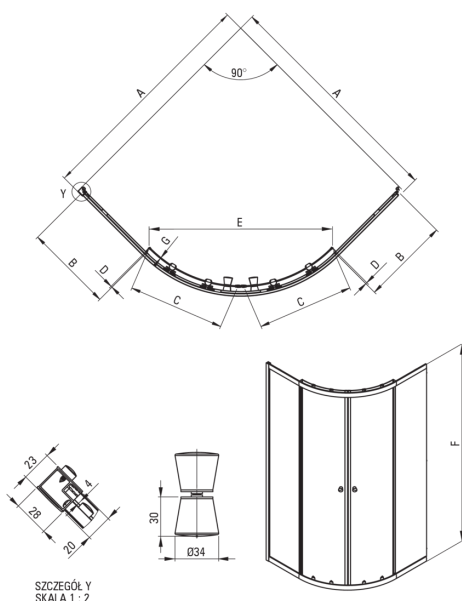

CILANTRO

Shower cabin, half round

Product code: KYL_051K

EAN: 5907650865582

Color: chrome

Warranty [years]: 2

Showe cabin

Shape	half round
Width [mm]	900
Length [mm]	900
Height [mm]	1850
Glass thickness [mm]	4
Glass finish	transparent

Model	Size	A(mm)	B(mm)	C(mm)	D(mm)	E(mm)	F(mm)	G(mm)
KYL_051K	90	885-900	337	368	5	505	1850	4
KYL_052K	80	785-800	237	368	5	440	1850	4