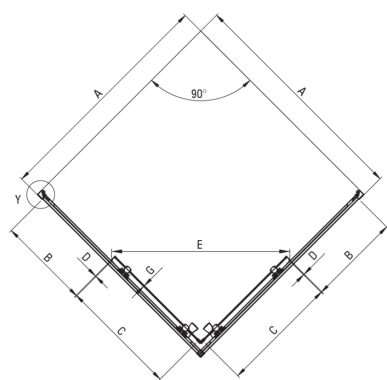

## Shower cabin, square

**Product code:** KYL\_042K

**EAN:** 5907650865575

**Color:** chrome

**Warranty [years]:** 2

### Showe cabin

|                      |             |
|----------------------|-------------|
| Shape                | square      |
| Width [mm]           | 800         |
| Length [mm]          | 800         |
| Height [mm]          | 1850        |
| Glass thickness [mm] | 4           |
| Glass finish         | transparent |

| Model    | Size | A(mm)   | B(mm) | C(mm) | D(mm) | E(mm) | F(mm) | G(mm) |
|----------|------|---------|-------|-------|-------|-------|-------|-------|
| KYL_041K | 90   | 885-900 | 365   | 455   | 5     | 490   | 1850  | 4     |
| KYL_042K | 80   | 785-800 | 315   | 405   | 5     | 420   | 1850  | 4     |