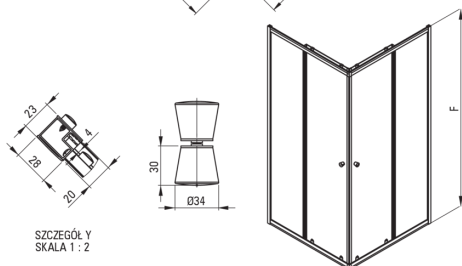

## Shower cabin, square

**Product code:** KYL\_042K

**EAN:** 5907650865575

**Color:** chrome

**Warranty [years]:** 2

### Showe cabin

|                      |             |
|----------------------|-------------|
| Shape                | square      |
| Width [mm]           | 800         |
| Length [mm]          | 800         |
| Height [mm]          | 1850        |
| Glass thickness [mm] | 4           |
| Glass finish         | transparent |

| Model    | Size | A(mm)   | B(mm) | C(mm) | D(mm) | E(mm) | F(mm) | G(mm) |
|----------|------|---------|-------|-------|-------|-------|-------|-------|
| KYL_041K | 90   | 885-900 | 365   | 455   | 5     | 490   | 1850  | 4     |
| KYL_042K | 80   | 785-800 | 315   | 405   | 5     | 420   | 1850  | 4     |