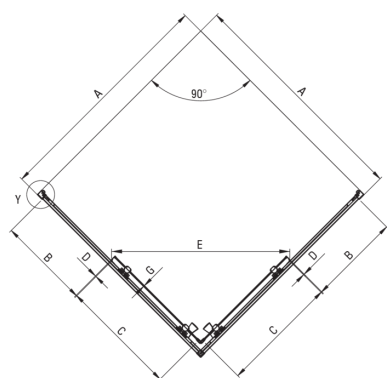

CILANTRO

Shower cabin, square

Product code: KYL_041K

EAN: 5907650865551

Color: chrome

Warranty [years]: 2

Showe cabin

Shape	square
Width [mm]	900
Length [mm]	900
Height [mm]	1850
Glass thickness [mm]	4
Glass finish	transparent

Model	Size	A(mm)	B(mm)	C(mm)	D(mm)	E(mm)	F(mm)	G(mm)
KYL_041K	90	885-900	365	455	5	490	1850	4
KYL_042K	80	785-800	315	405	5	420	1850	4