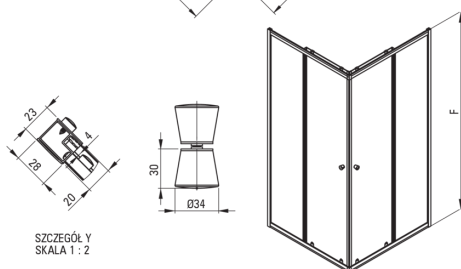

CILANTRO

Shower cabin, square

Product code: KYL_041K

EAN: 5907650865551

Color: chrome

Warranty [years]: 2

Showe cabin

Shape	square
Width [mm]	900
Length [mm]	900
Height [mm]	1850
Glass thickness [mm]	4
Glass finish	transparent

Model	Size	A(mm)	B(mm)	C(mm)	D(mm)	E(mm)	F(mm)	G(mm)
KYL_041K	90	885-900	365	455	5	490	1850	4
KYL_042K	80	785-800	315	405	5	420	1850	4