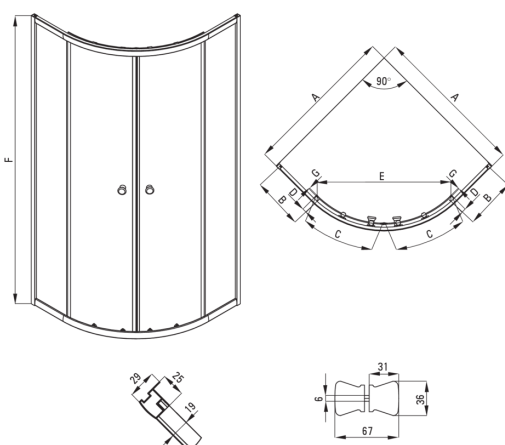

CILANTRO , half round

Product code: KYLZ052K

EAN: 5907650865933

Color: white, chrome

Warranty [years]: 2

Showe cabin

Shape	half round
Width [mm]	800
Length [mm]	800
Height [mm]	1850
Glass thickness [mm]	4
Glass finish	transparent

Model	Size (mm)	A (mm)	B (mm)	C (mm)	D (mm)	E (mm)	F (mm)	G (mm)
KYI 051P	900x900	880±3	330	395	15	725	1800	4
KYI 052P	800x800	780±3	230	395	15	725	1800	4