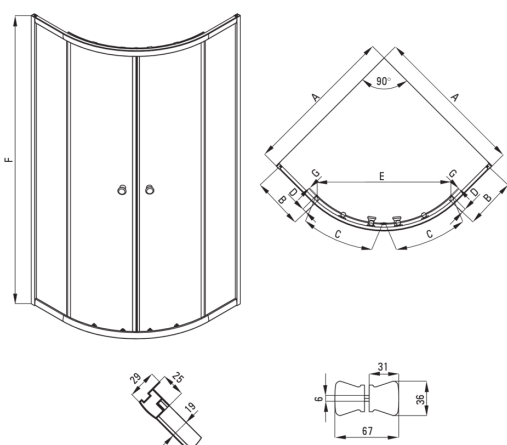

# CILANTRO , half round

**Product code:** KYLZ051K

**EAN:** 5907650865926

**Color:** white, chrome

**Warranty [years]:** 2

## Showe cabin

Shape	half round
Width [mm]	900
Length [mm]	900
Height [mm]	1850
Glass thickness [mm]	4
Glass finish	transparent

Model	Size (mm)	A (mm)	B (mm)	C (mm)	D (mm)	E (mm)	F (mm)	G (mm)
KYI 051P	900x900	880±3	330	395	15	725	1800	4
KYI 052P	800x800	780±3	230	395	15	725	1800	4