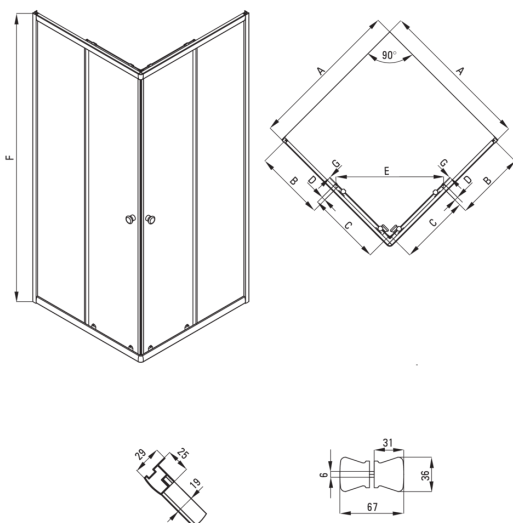

Product code: KYLZ042K

EAN: 5907650865919

Color: white, chrome

Warranty [years]: 2

Showe cabin

Shape	square
Width [mm]	800
Length [mm]	800
Height [mm]	1850
Glass thickness [mm]	4
Glass finish	transparent

Features:

- Safe and durable tempered glass
- Profiles leveling the curvature of the walls
- Bottom rollers allow for the door detachment and easier product care
- Only the best materials, the quality of which has been confirmed by laboratory tests
- Covering of assembly elements
- Durable acrylic material that maintains its shine and color

Model	Size (mm)	A (mm)	B (mm)	C (mm)	D (mm)	E (mm)	F (mm)	G (mm)
KY1 041P	900x900	880±3	375	450	13	655	1800	4
KY1 042P	800x800	780±3	325	400	13	585	1800	4