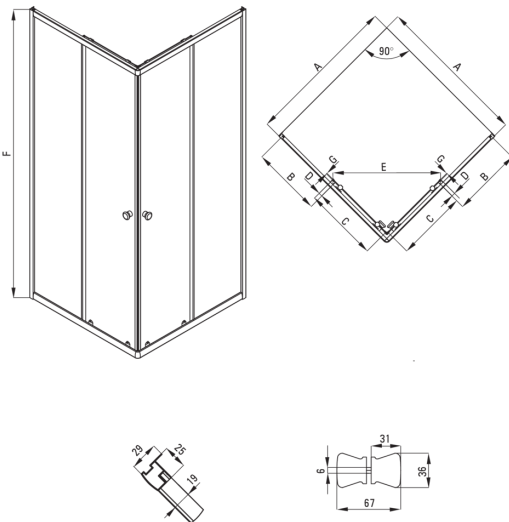

CILANTRO

, square

Product code: KYLZ041K
EAN: 5907650865902
Color: chrome, white
Warranty [years]: 2

Showe cabin

Shape	square
Width [mm]	900
Length [mm]	900
Height [mm]	1850
Glass thickness [mm]	4
Glass finish	transparent

Features:

- Safe and durable tempered glass
- Profiles leveling the curvature of the walls
- Bottom rollers allow for the door detachment and easier product care
- Only the best materials, the quality of which has been confirmed by laboratory tests
- Covering of assembly elements
- Durable acrylic material that maintains its shine and color

Model	Size (mm)	A (mm)	B (mm)	C (mm)	D (mm)	E (mm)	F (mm)	G (mm)
KY1 041P	900x900	880±3	375	450	13	655	1800	4
KY1 042P	800x800	780±3	325	400	13	585	1800	4