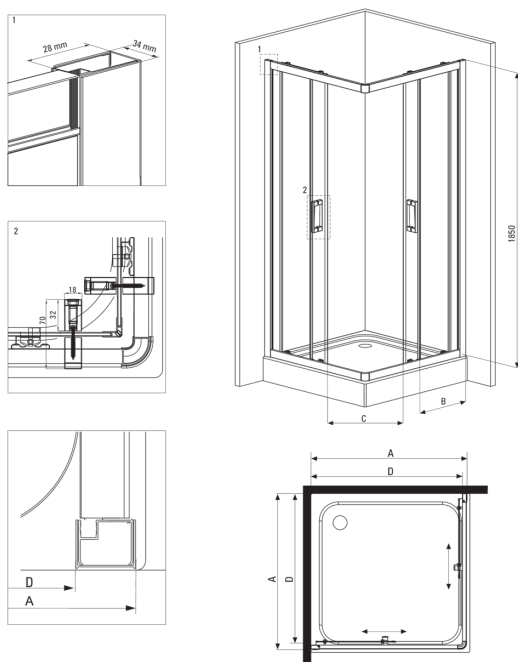

## Shower cabin, square

**Product code:** KYC\_N41K

**EAN:** 5908212090336

**Color:** nero

**Warranty [years]:** 2

### Showe cabin

Shape	square
Width [mm]	900
Length [mm]	900
Height [mm]	1850
Glass thickness [mm]	5
Glass finish	transparent

### Features:

- Only the best materials, the quality of which has been confirmed by laboratory tests
- Safe and durable tempered glass
- Bottom rollers allow for the door detachment and easier product care
- Covering of assembly elements
- Possibility to install the cabin without a shower tray, directly on the tiles
- Dedicated cleaning agent, safe for cleaned surfaces
- Profiles leveling the curvature of the walls
- Resistance to impacts, chemicals and stains in accordance with PN-EN 14428+A1:2008 norm, confirmed by tests of the Institute of Ceramics and Building Materials

Model	Size	A (mm)	B (mm)	C (mm)	D (mm)
KYC X42K	800x800	785-795	338	385	755
KYC X41K	900x900	885-895	388	465	855